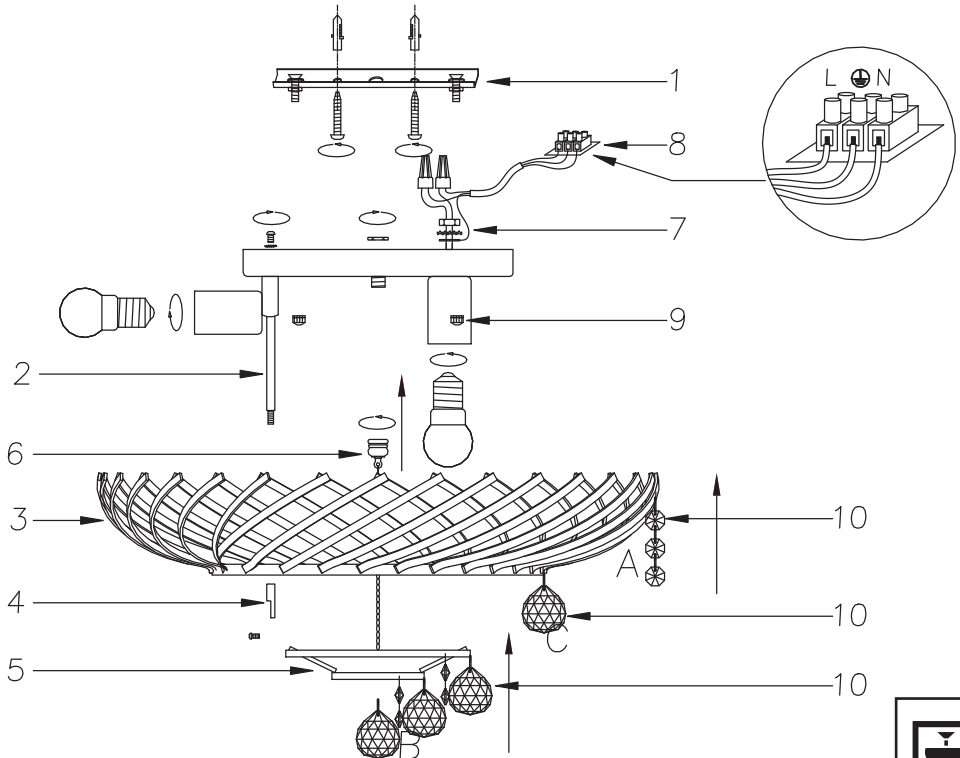

# Instruction

Collection: Diamant crystal  
 Series: Karolina  
 Model: DIA120-06-G  
 Suspended

A - 189  
 B - 13  
 C - 32

  
 6 x E14 (40w)

**MAYTONI**  
 DECORATIVE LIGHTING  
[www.maytoni.de](http://www.maytoni.de)