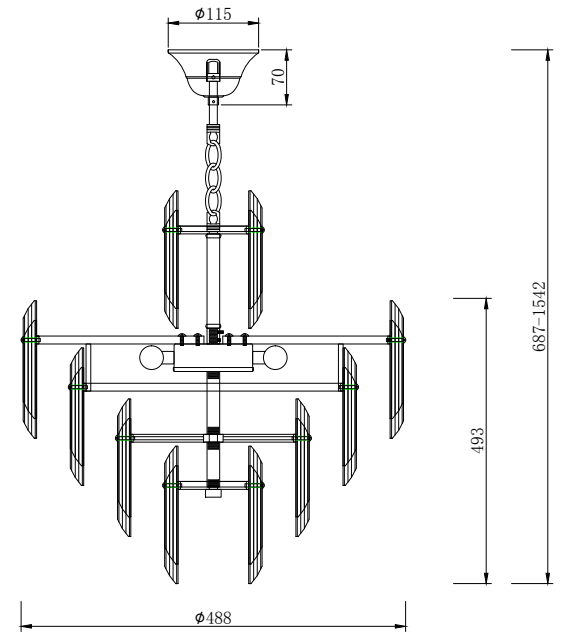

Two sizes of crystal hole spacing hanging.
Start from the bottom iron circle.

6xE14 40W

Model: DIA200PL-06G
Collection: Diamant Crystal

Pendant Lamps