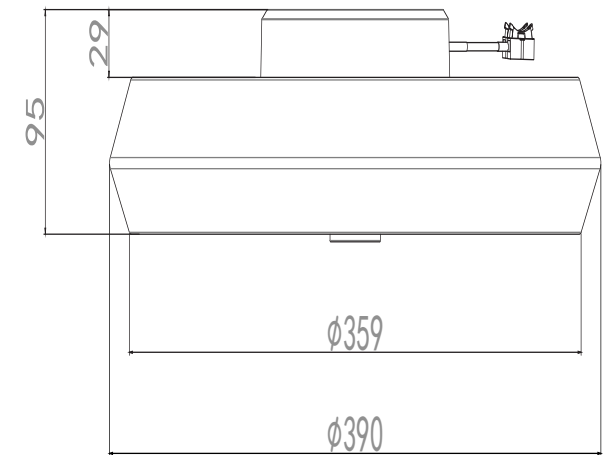

# Instruction

FR10012CL-L24W

MAX 24W  
2800 Lumen

Model: FR10012CL-L24W  
Collection: LED Market

Ceiling Lamps