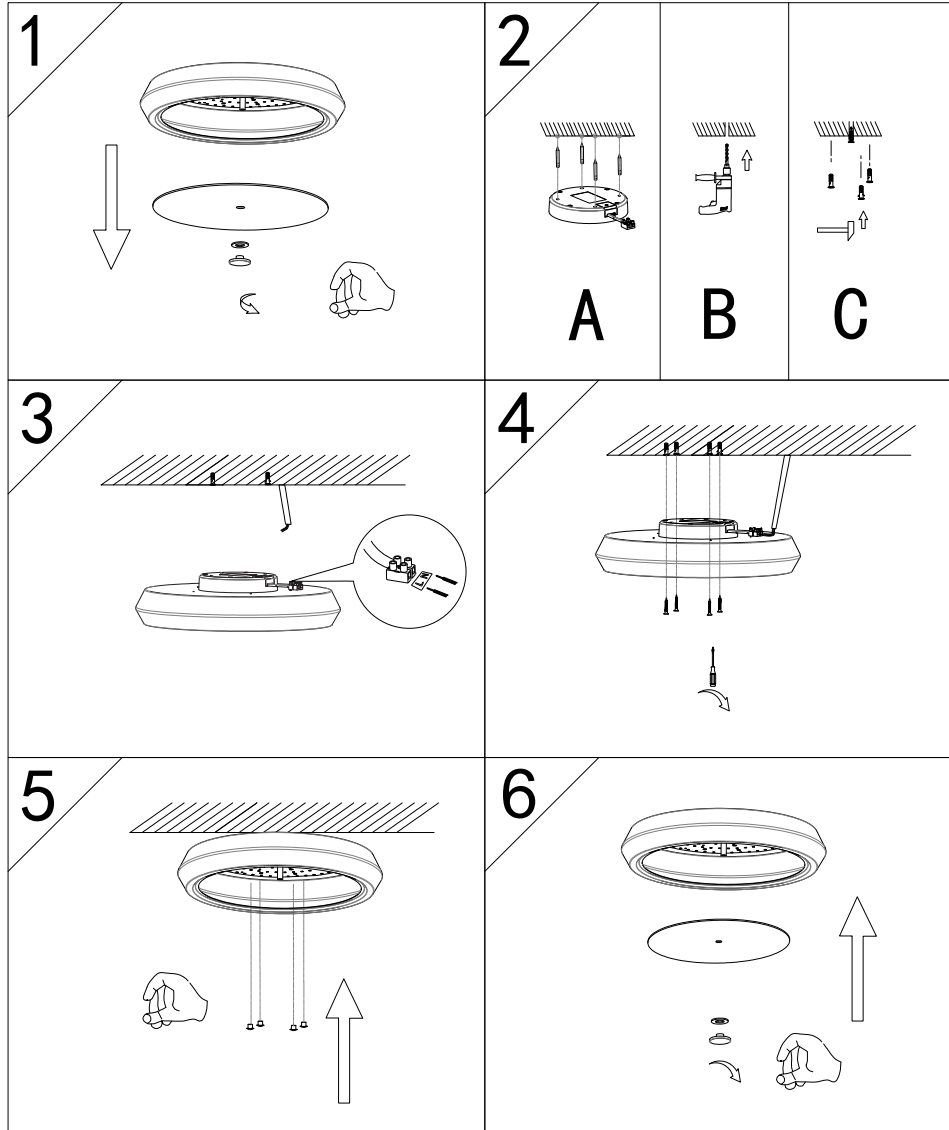

# Instruction

FR10012CL-L24W

MAX 24W  
2800 Lumen

Model: FR10012CL-L24W  
Collection: LED Market

Ceiling Lamps