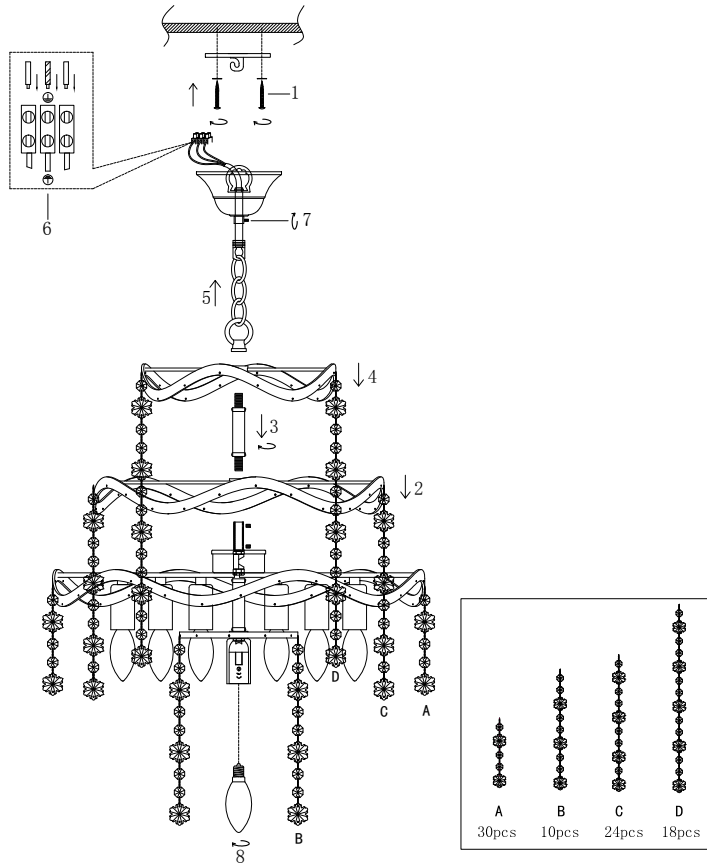

FREYA
TRADITION OF QUALITY

Instruction

FR1001PL-07W

7 x E14 (40W)

Model: FR1001PL-07W

Collection: Crystal

Pendant Lamps