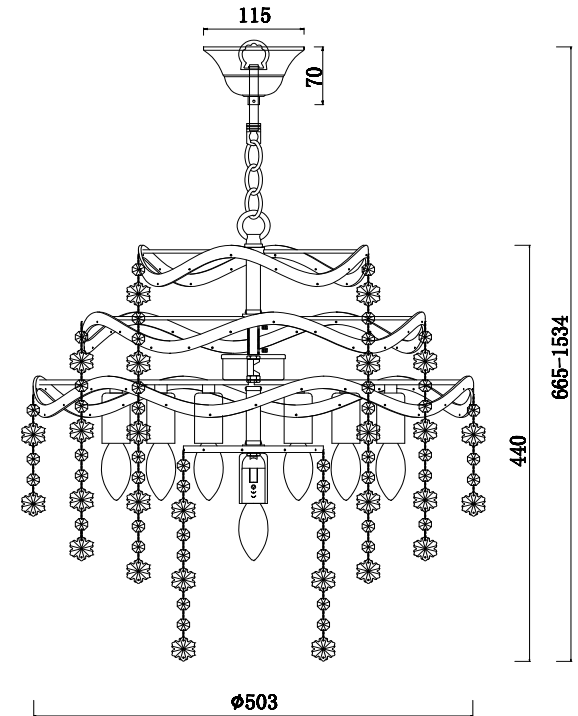

FREYA
TRADITION OF QUALITY

Instruction

FR1001PL-07W

7 x E14 (40W)

Model: FR1001PL-07W

Collection: Crystal

Pendant Lamps