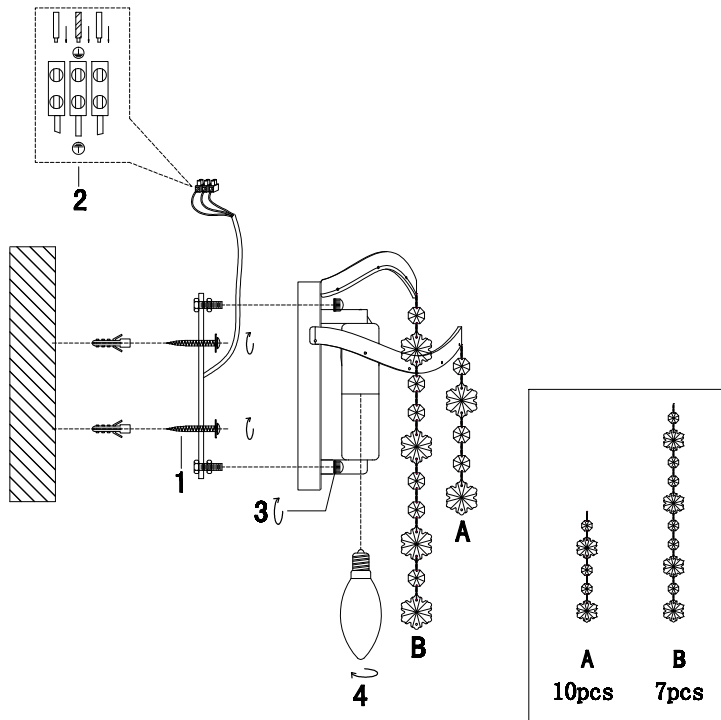

FREYA
TRADITION OF QUALITY

Instruction

FR1001WL-02W

2 x E14 (40W)

Model: FR1001WL-02W
Collection: Crystal
Series: Charlotte

Wall Lamps