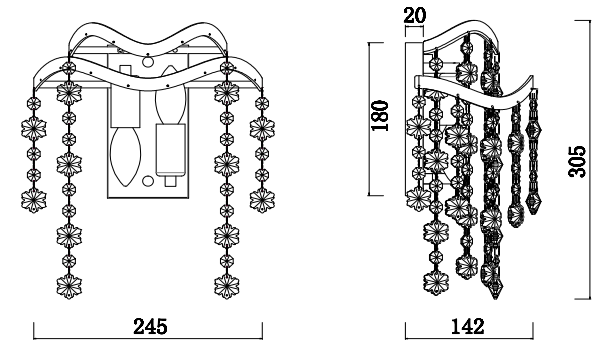

FREYA
TRADITION OF QUALITY

Instruction

FR1001WL-02W

2 x E14 (40W)

Model: FR1001WL-02W
Collection: Crystal
Series: Charlotte

Wall Lamps