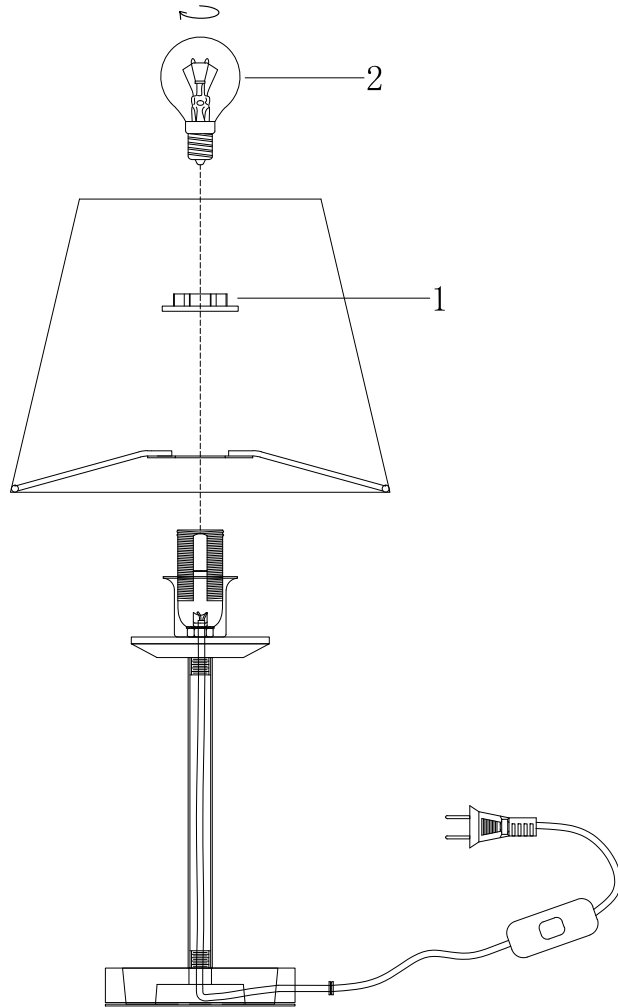

FREYA
TRADITION OF QUALITY

Instruction

FR1006TL-01G

1 x E14 (40W)

Model: FR1006TL-01G
Collection: Crystal

Table Lamps