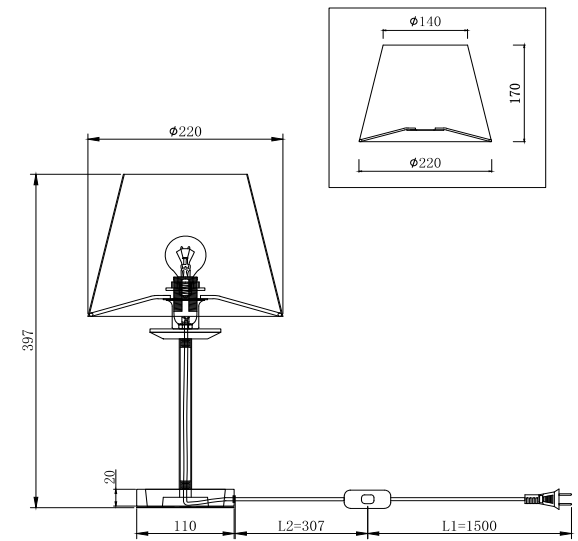

FREYA
TRADITION OF QUALITY

Instruction

FR1006TL-01G

1 x E14 (40W)

Model: FR1006TL-01G
Collection: Crystal

Table Lamps