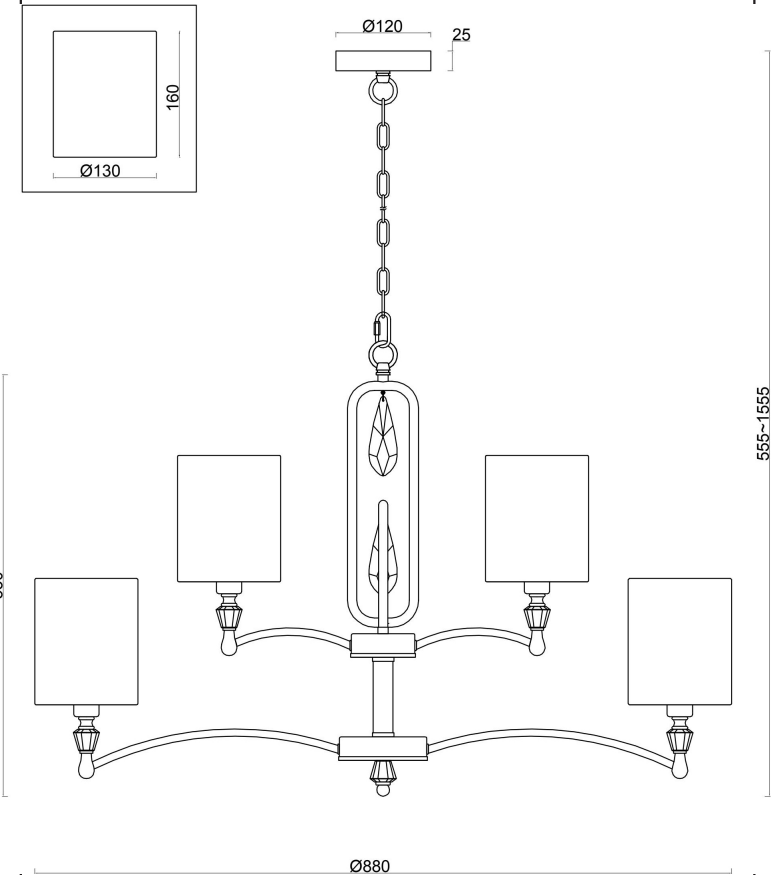

FREYA
TRADITION OF QUALITY

Instruction

FR1007PL-12N

12xE14 40W

Model: FR1007PL-12N
Collection: Crystal

Pendant Lamps

555-1555