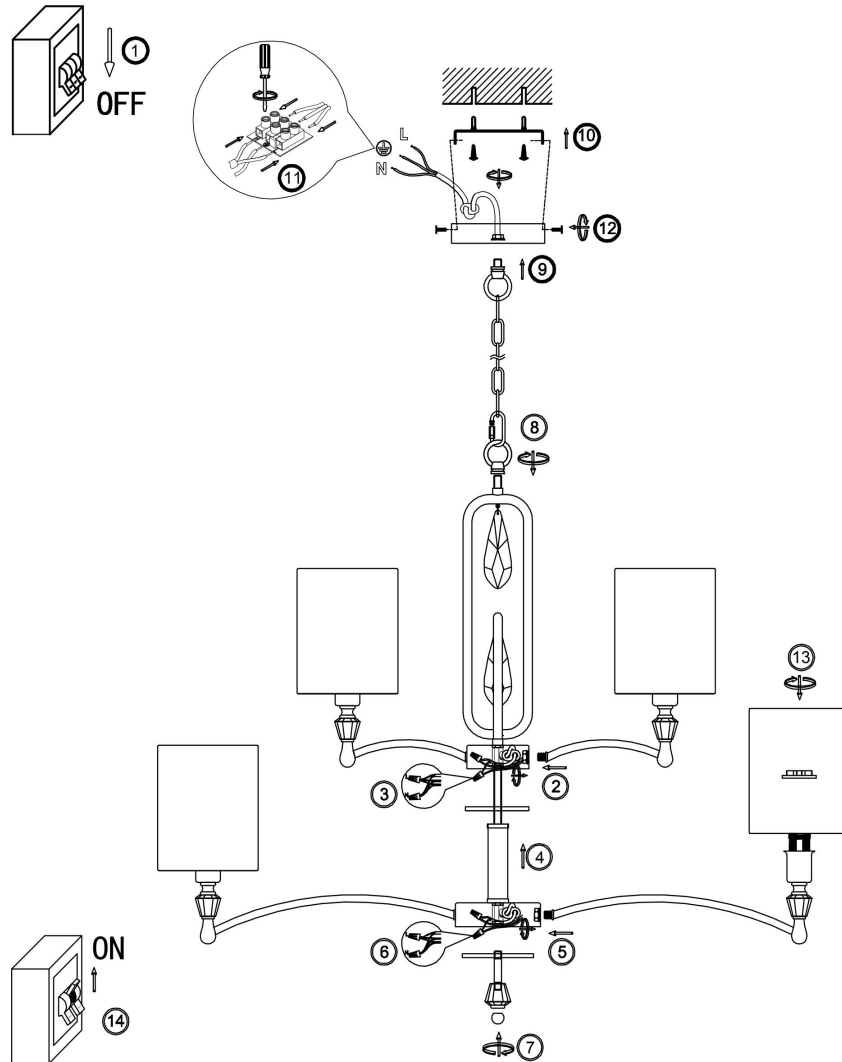

FREYA
TRADITION OF QUALITY

Instruction

FR1007PL-12N

12xE14 40W

Model: FR1007PL-12N
Collection: Crystal

Pendant Lamps

555-1555