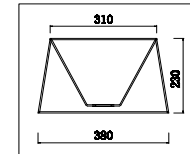

FREYA
TRADITION OF QUALITY

Instruction

FR2001FL-01G

1 x E27 (40W)

Model: FR2001FL-01G
Collection: Classic
Series: Monique

Floor Lamps