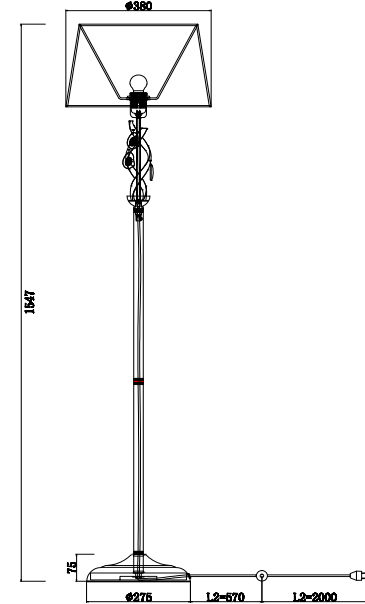

FREYA
TRADITION OF QUALITY

Instruction

FR2001FL-01G

1 x E27 (40W)

Model: FR2001FL-01G
Collection: Classic
Series: Monique

Floor Lamps