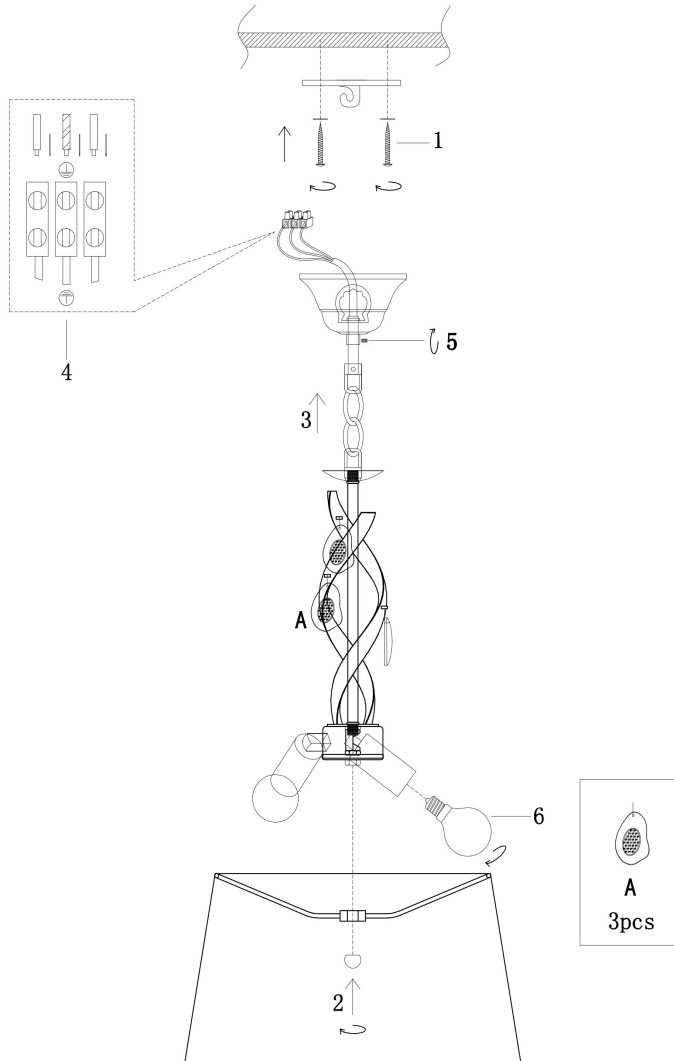

FREYA
TRADITION OF QUALITY

Instruction

FR2001PL-03G

3xE14 40W

Model: FR2001PL-03G

Collection: Classic

Pendant Lamps