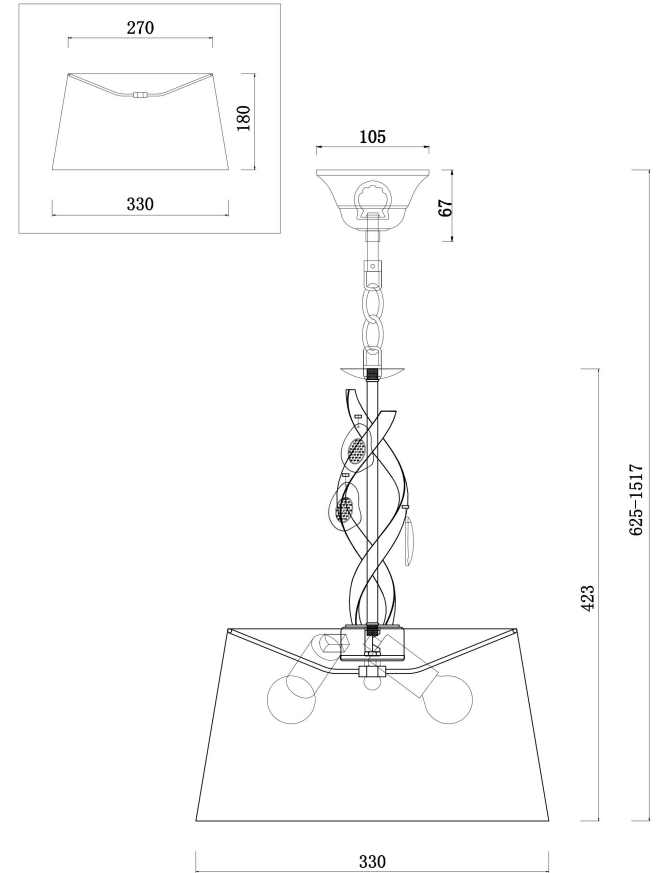

FREYA
TRADITION OF QUALITY

Instruction

FR2001PL-03G

3xE14 40W

Model: FR2001PL-03G

Collection: Classic

Pendant Lamps