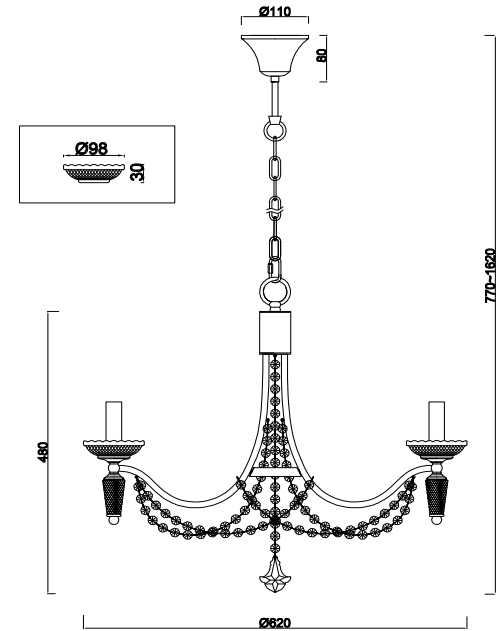

FREYA
TRADITION OF QUALITY

Instruction

FR2009PL-05G

5 x E14 (40W)

Model: FR2009PL-05G
Collection: Classic
Series: New Series 009

Ceiling Lamps