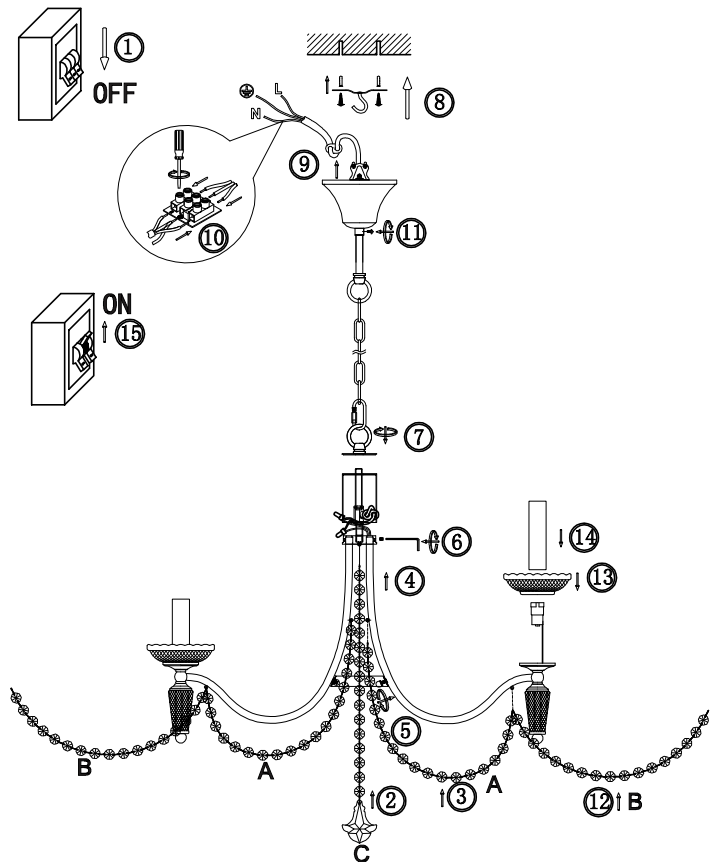

FREYA
TRADITION OF QUALITY

Instruction

FR2009PL-05G

5 x E14 (40W)

Model: FR2009PL-05G
Collection: Classic
Series: New Series 009

Ceiling Lamps