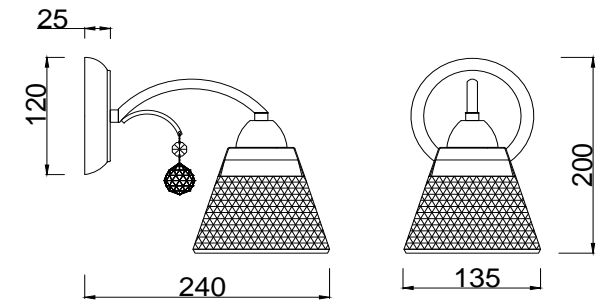

FREYA
TRADITION OF QUALITY

Instruction

FR2011WL-01CH

1 x E14 (40W)

Model: FR2011WL-01CH
Series: Enrica

Wall Lamps