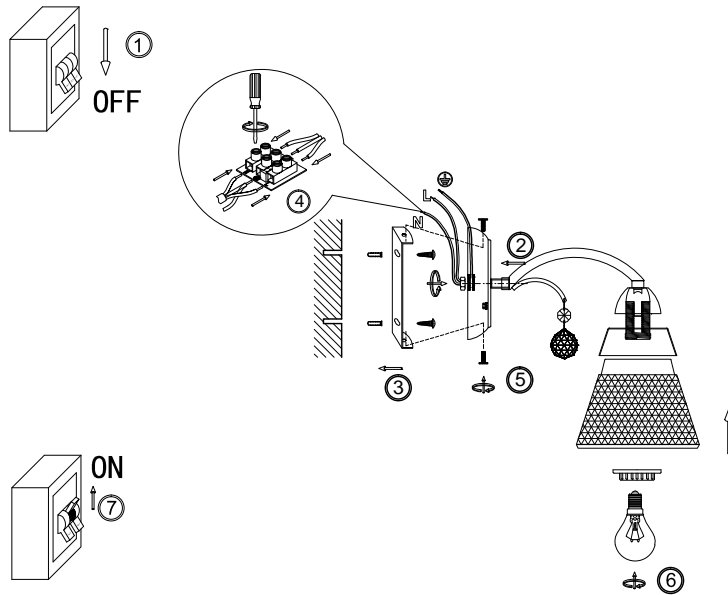

FREYA
TRADITION OF QUALITY

Instruction

FR2011WL-01CH

1 x E14 (40W)

Model: FR2011WL-01CH
Series: Enrica

Wall Lamps