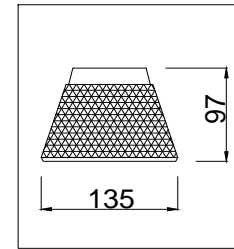

FREYA
TRADITION OF QUALITY

Instruction

FR2011WL-01CH

1 x E14 (40W)

Model: FR2011WL-01CH
Series: Enrica

Wall Lamps