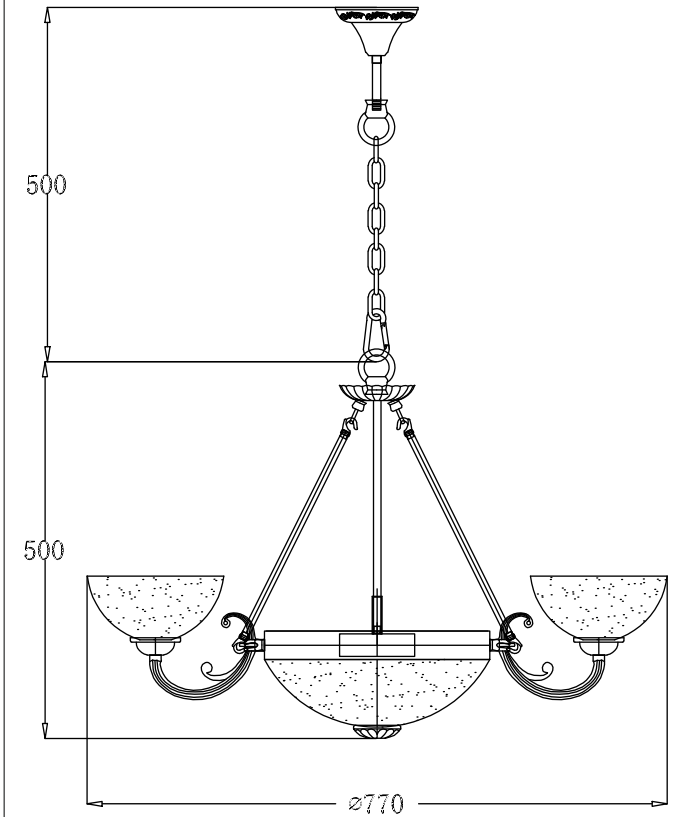

# INSTRUCTION

**MODEL:** FR2012-PL-06-BZ  
CHANDELIER

6 X E27 (60W)

FREYA-LIGHT.COM