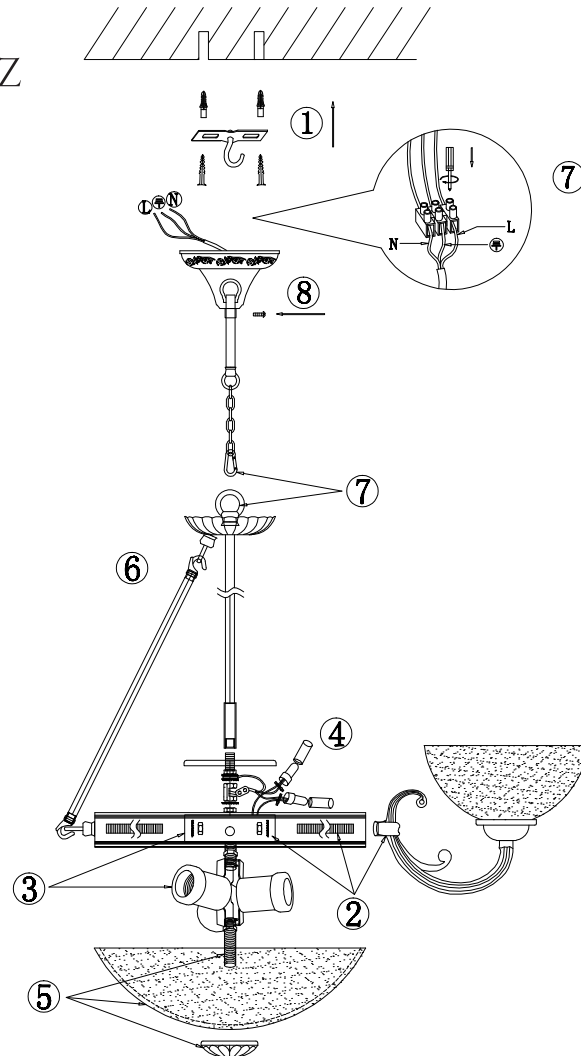

# INSTRUCTION

**MODEL:** FR2012-PL-06-BZ  
CHANDELIER

6 X E27 (60W)

FREYA-LIGHT.COM