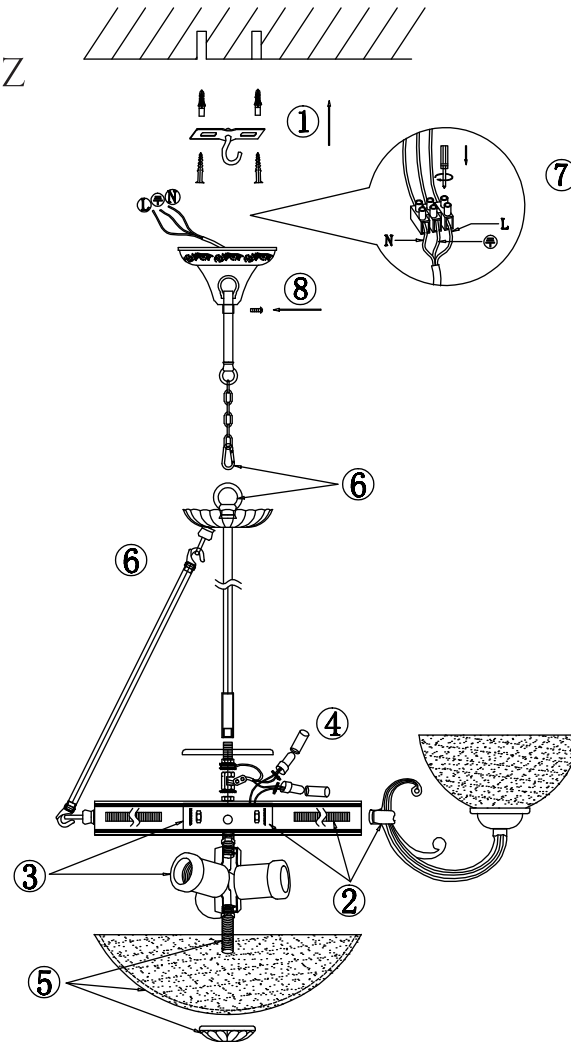

# INSTRUCTION

**MODEL:** FR2012-PL-09-BZ  
CHANDELIER

9 x E27 (60W)

FREYA-LIGHT.COM