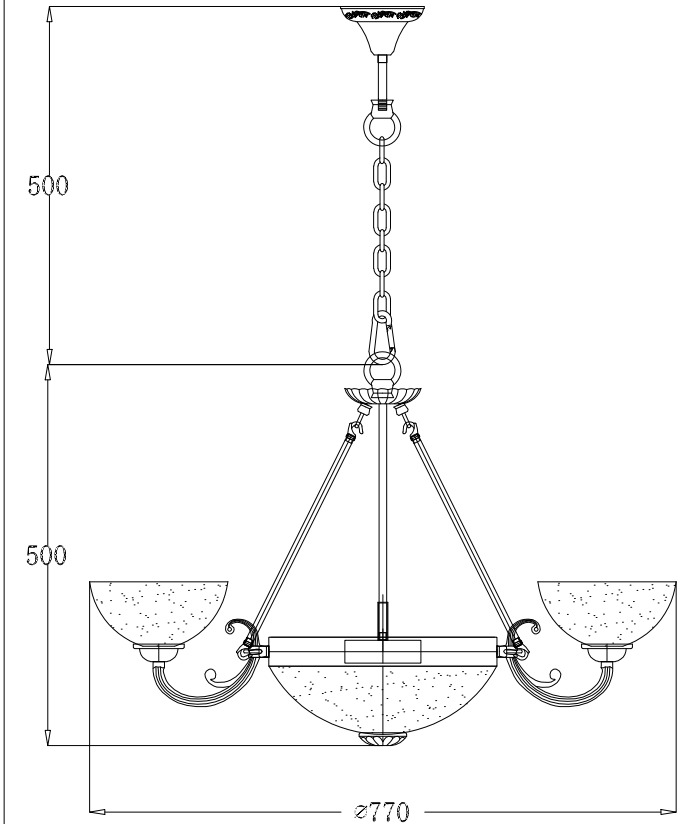

# INSTRUCTION

**MODEL:** FR2012-PL-09-BZ  
CHANDELIER

9 x E27 (60W)

FREYA-LIGHT.COM