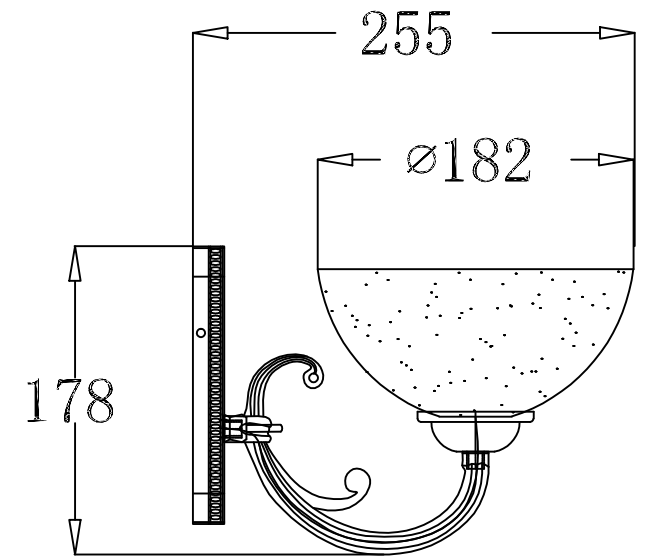

FREYA
TRADITION OF QUALITY

INSTRUCTION

MODEL: FR2012-WL-01-BZ
SCONCE

 1 x E27 (60W)

FREYA-LIGHT.COM