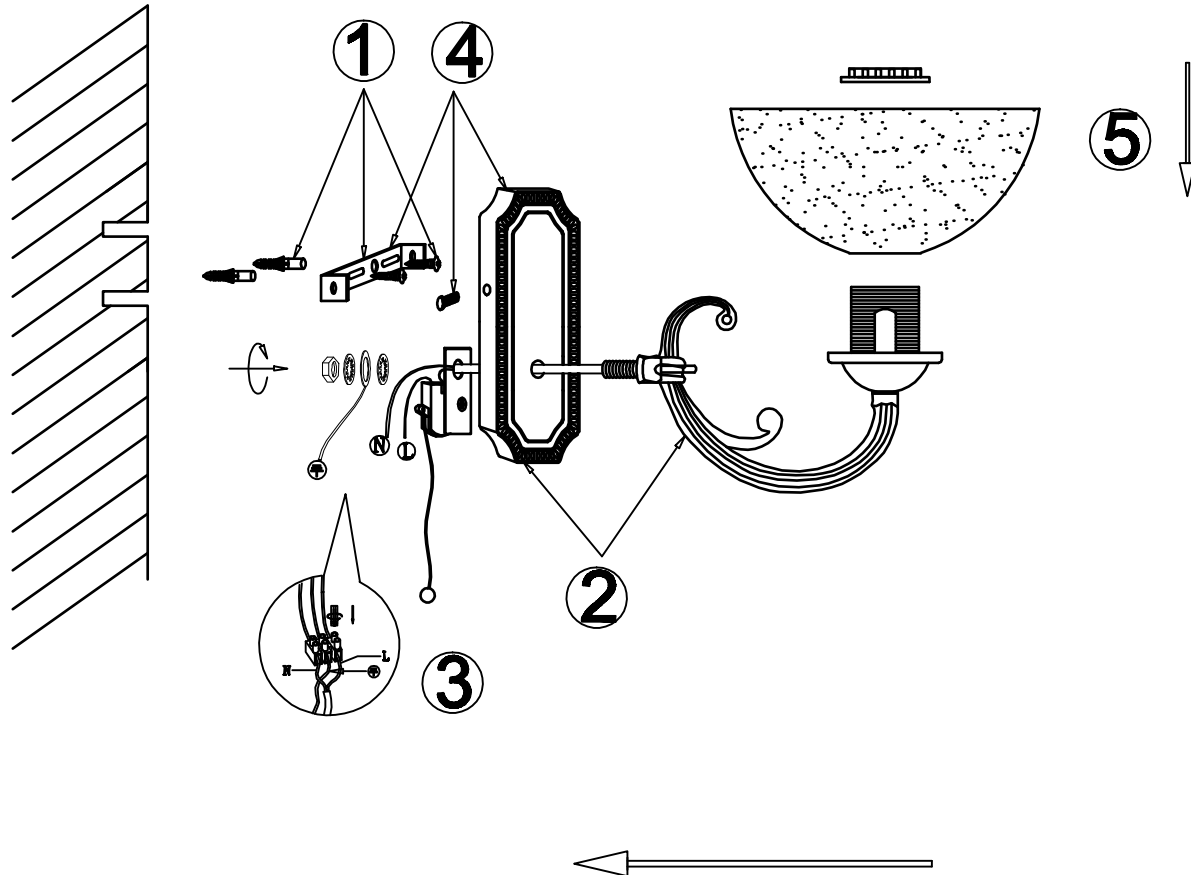

FREYA
TRADITION OF QUALITY

INSTRUCTION

MODEL: FR2012-WL-01-BZ
SCONCE

 1 x E27 (60W)

FREYA-LIGHT.COM