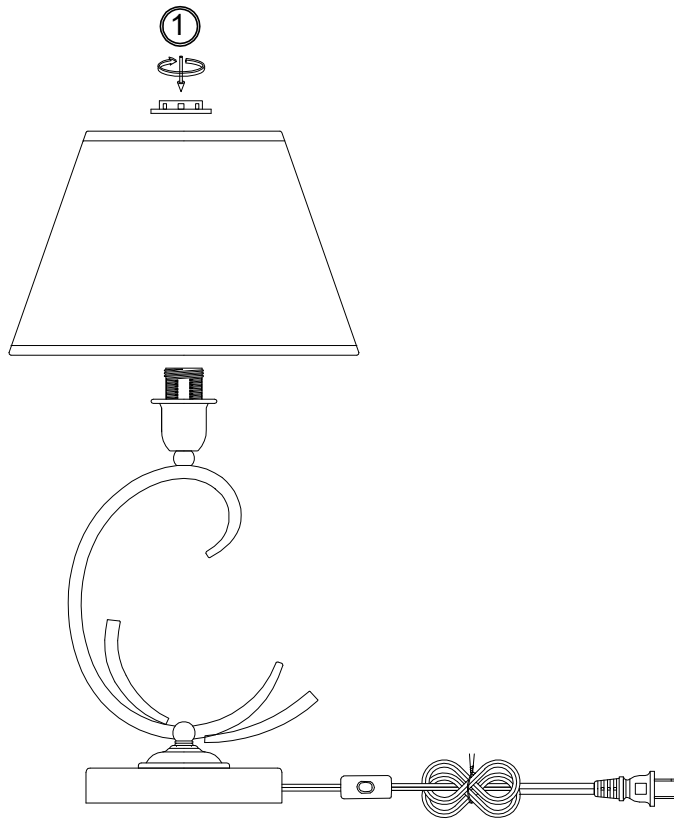

FREYA
TRADITION OF QUALITY

Instruction

FR2013TL-01G

1 x E14 (40W)

Model: FR2013TL-01G
Collection: Classic
Series: Gisela

Table Lamps