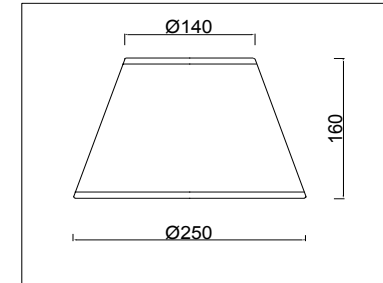

FREYA
TRADITION OF QUALITY

Instruction

FR2013TL-01G

1 x E14 (40W)

Model: FR2013TL-01G
Collection: Classic
Series: Gisela

Table Lamps