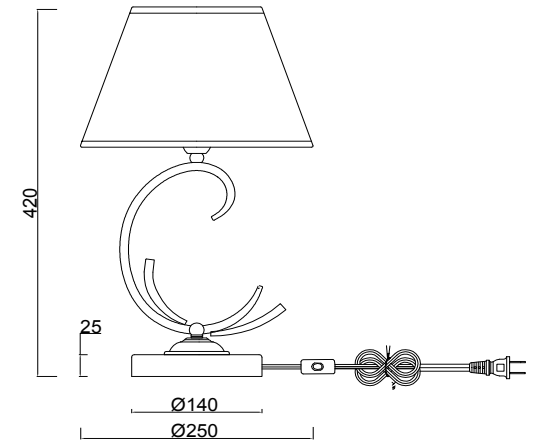

FREYA
TRADITION OF QUALITY

Instruction

FR2013TL-01G

1 x E14 (40W)

Model: FR2013TL-01G
Collection: Classic
Series: Gisela

Table Lamps