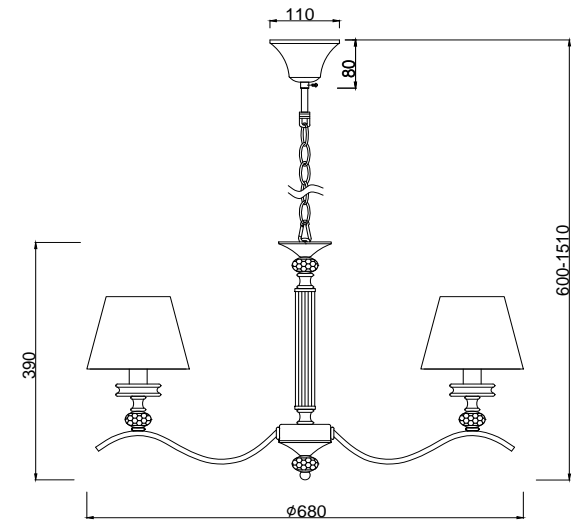

# Instruction

FR2016PL-05BZ

5 x E14 (40W)

Model: FR2016PL-05BZ  
Series: Alessandra

Ceiling Lamps