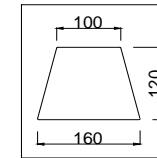

# Instruction

FR2016PL-05BZ

5 x E14 (40W)

Model: FR2016PL-05BZ  
Series: Alessandra

Ceiling Lamps