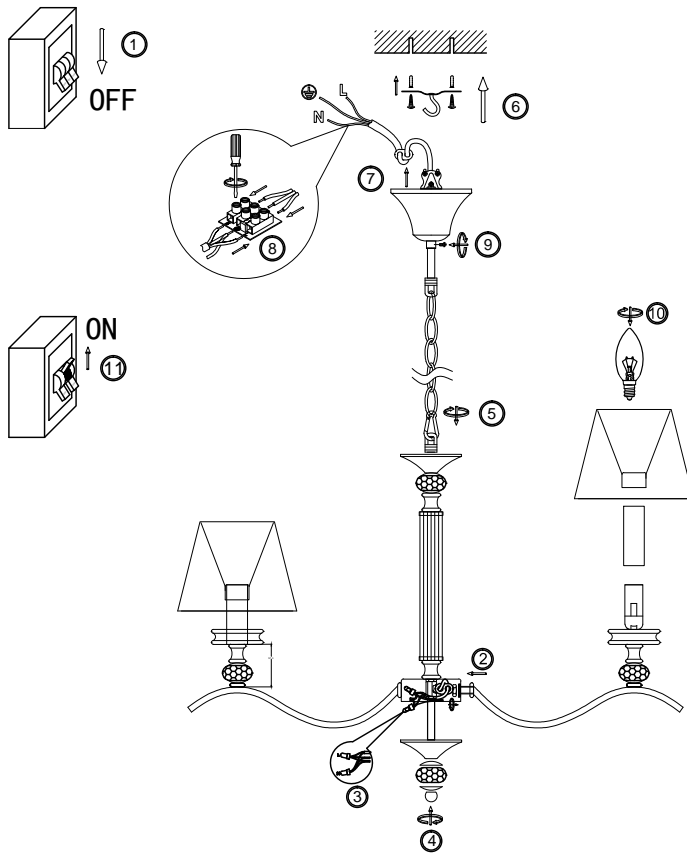

# Instruction

FR2016PL-05BZ

5 x E14 (40W)

Model: FR2016PL-05BZ  
Series: Alessandra

Ceiling Lamps