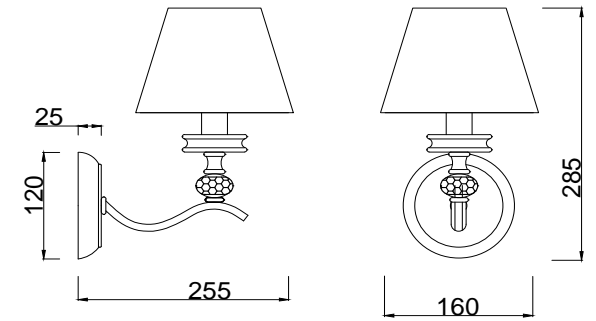

FREYA
TRADITION OF QUALITY

Instruction

FR2016WL-01BZ

1 x E14 (40W)

Model: FR2016WL-01BZ

Series: Alessandra

Wall Lamps