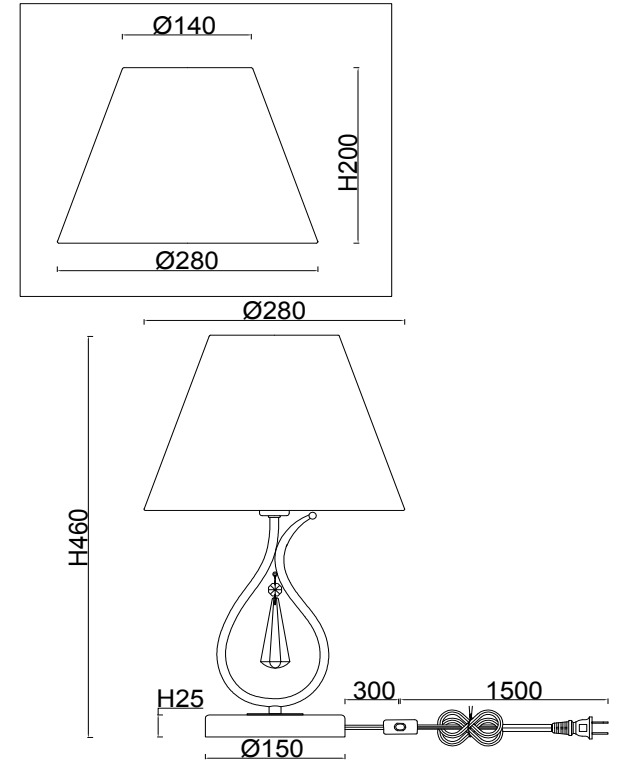

FREYA
TRADITION OF QUALITY

Instruction

FR2019TL-01BS

1 x E14 (40W)

Model: FR2019TL-01BS

Collection: Classic

Table Lamps