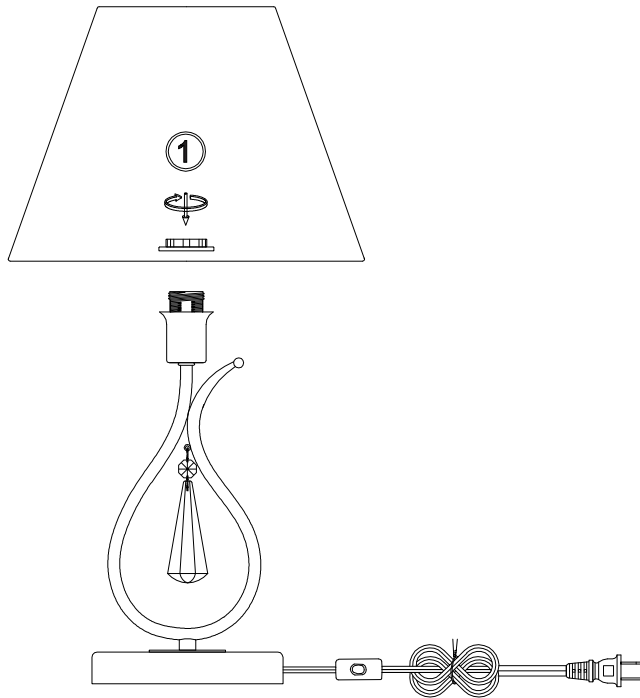

FREYA
TRADITION OF QUALITY

Instruction

FR2019TL-01BS

1 x E14 (40W)

Model: FR2019TL-01BS

Collection: Classic

Table Lamps