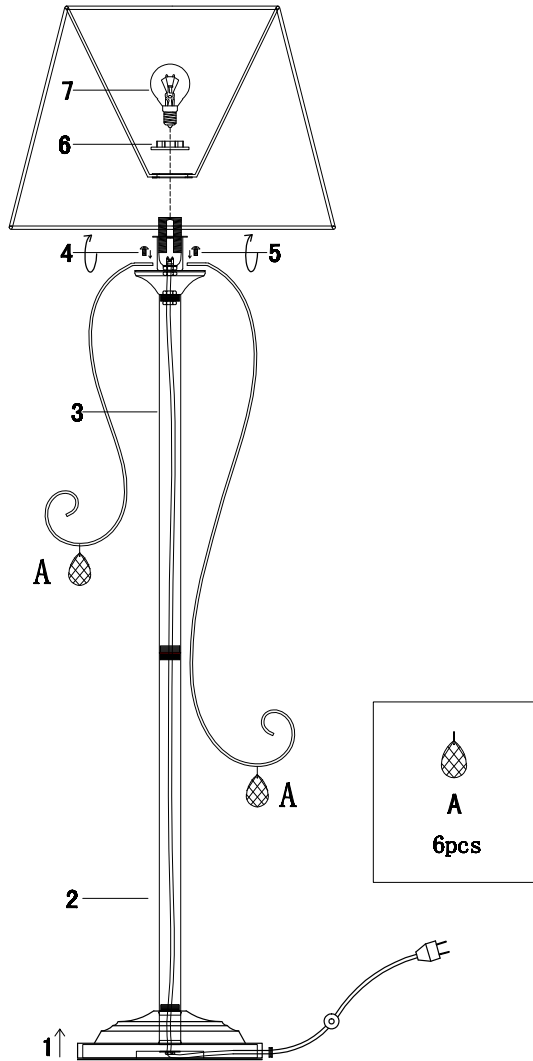

FREYA
TRADITION OF QUALITY

Instruction

FR2020-FL-01-BG

1 x E14 (40W)

Model: FR2020-FL-01-BG
Collection: Classic
Series: Simone

Floor Lamps