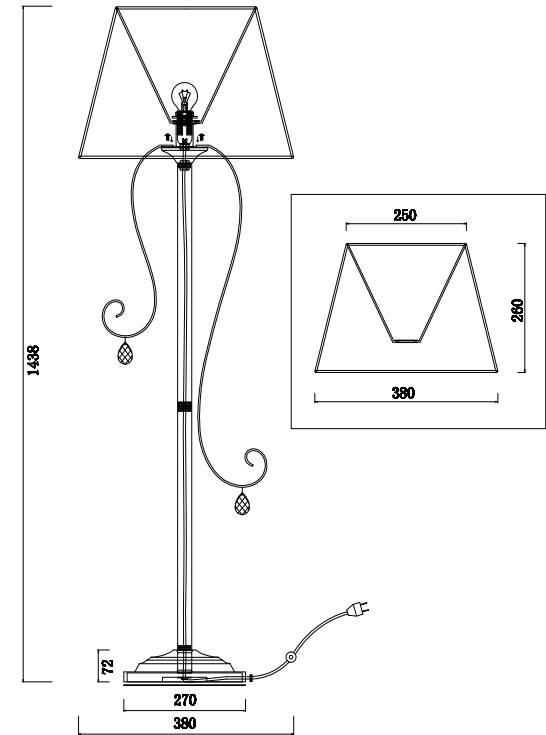

FREYA
TRADITION OF QUALITY

Instruction

FR2020-FL-01-BG

1 x E14 (40W)

Model: FR2020-FL-01-BG
Collection: Classic
Series: Simone

Floor Lamps