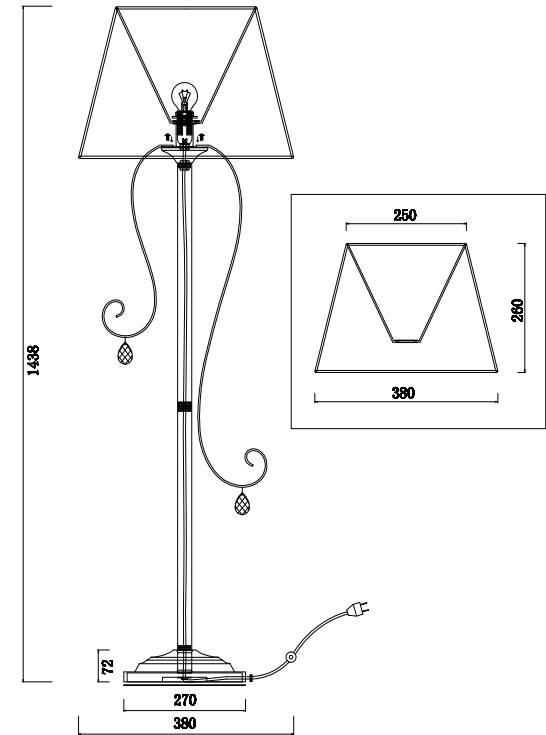

# Instruction

FR2020-FL-01-BZ

1 x E14 (40W)

Model: FR2020-FL-01-BZ  
Collection: Classic  
Series: Simone

Floor Lamps