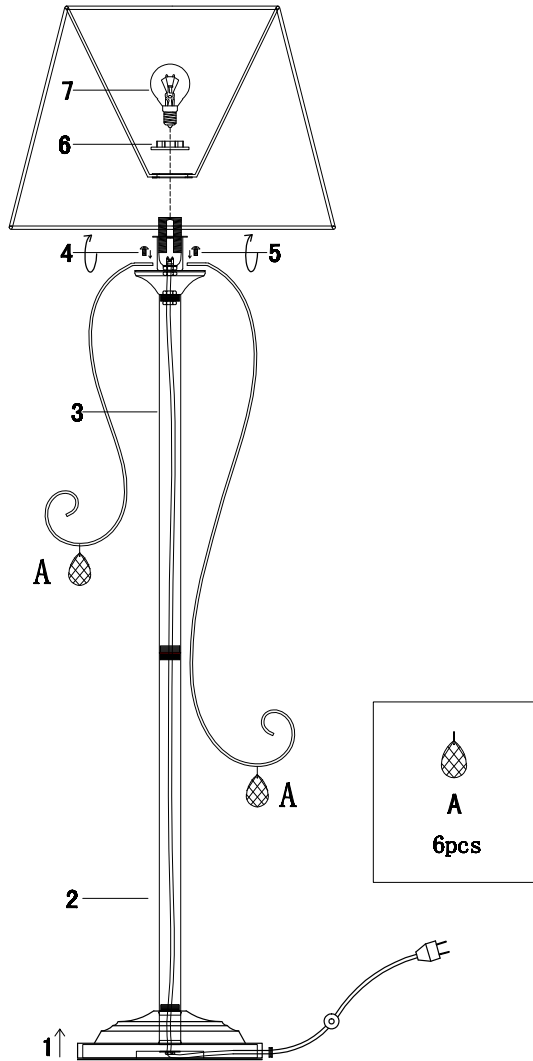

# Instruction

FR2020-FL-01-BZ

1 x E14 (40W)

Model: FR2020-FL-01-BZ  
Collection: Classic  
Series: Simone

Floor Lamps