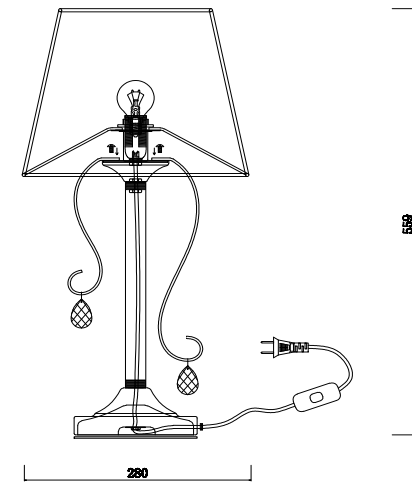

FREYA
TRADITION OF QUALITY

Instruction

FR2020-TL-01-BG

1 x E14 (40W)

Table Lamps

Model: FR2020-TL-01-BG

Series: Simone