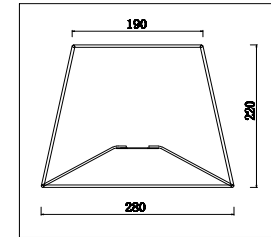

FREYA
TRADITION OF QUALITY

Instruction

FR2020-TL-01-BG

1 x E14 (40W)

Table Lamps

Model: FR2020-TL-01-BG

Series: Simone