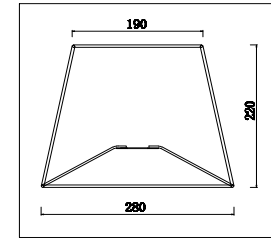

# Instruction

FR2020-TL-01-BZ

1 x E14 (40W)

Table Lamps

Model: FR2020-TL-01-BZ  
Series: Simone