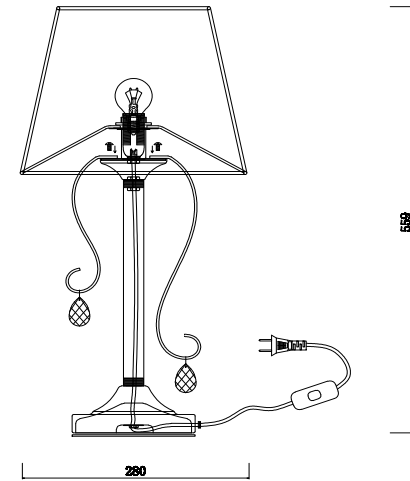

# Instruction

FR2020-TL-01-BZ

1 x E14 (40W)

Table Lamps

Model: FR2020-TL-01-BZ  
Series: Simone