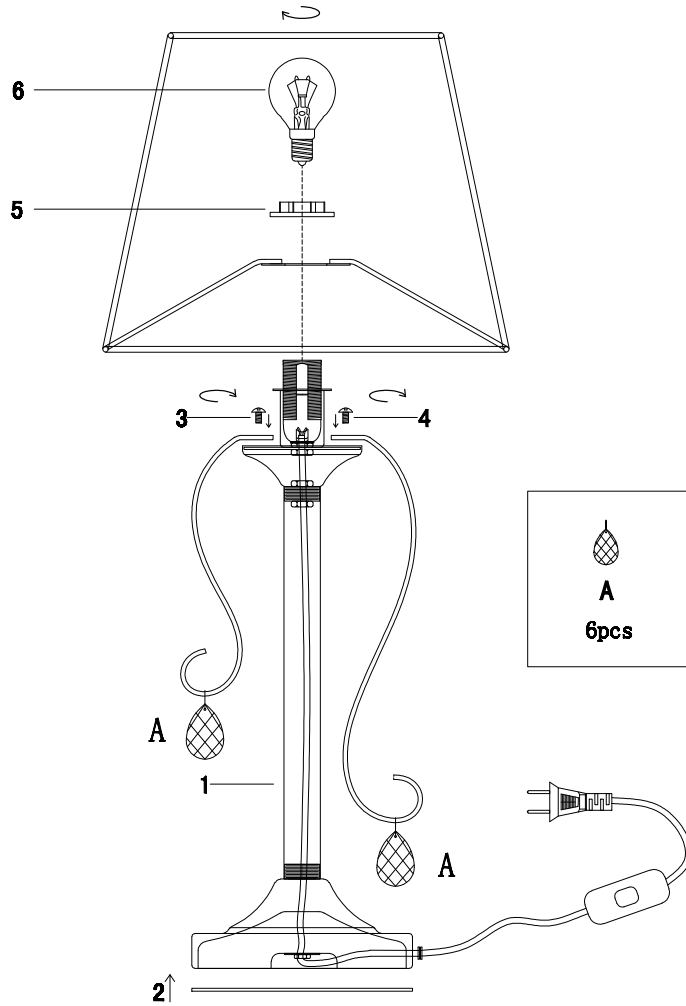

# Instruction

FR2020-TL-01-BZ

1 x E14 (40W)

Table Lamps

Model: FR2020-TL-01-BZ  
Series: Simone