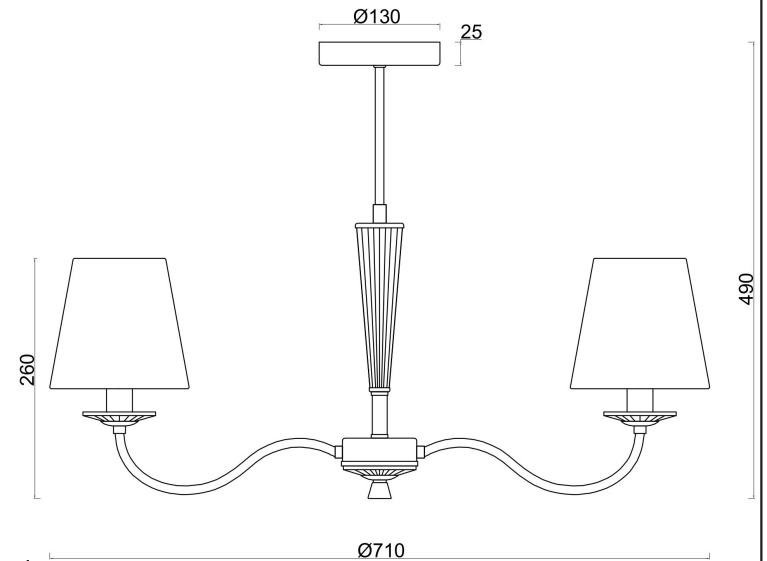

# Instruction

FR2027PL-05BS

5xE14 40W

Model: FR2027PL-05BS

Collection: Classic

Pendant Lamps