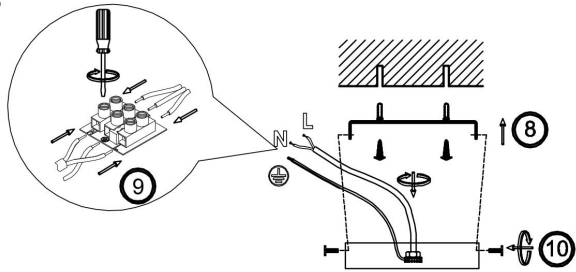

# Instruction

FR2027PL-05BS

5xE14 40W

Model: FR2027PL-05BS

Collection: Classic

Pendant Lamps