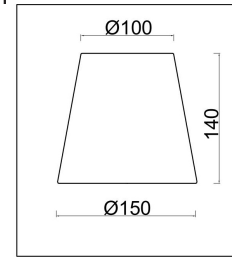

# Instruction

FR2027PL-05BS

5xE14 40W

Model: FR2027PL-05BS

Collection: Classic

Pendant Lamps