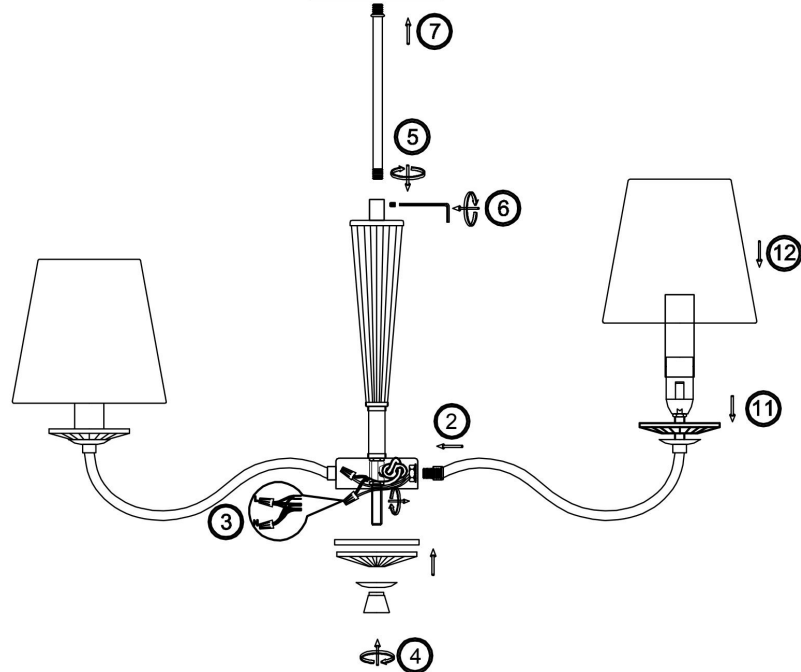

# Instruction

FR2027PL-05BS

5xE14 40W

Model: FR2027PL-05BS

Collection: Classic

Pendant Lamps