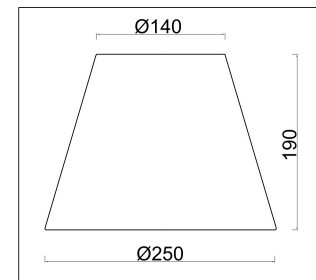

FREYA
TRADITION OF QUALITY

Instruction

FR2027TL-01BS

1xE14 40W

Model: FR2027TL-01BS

Collection: Classic

Table Lamps