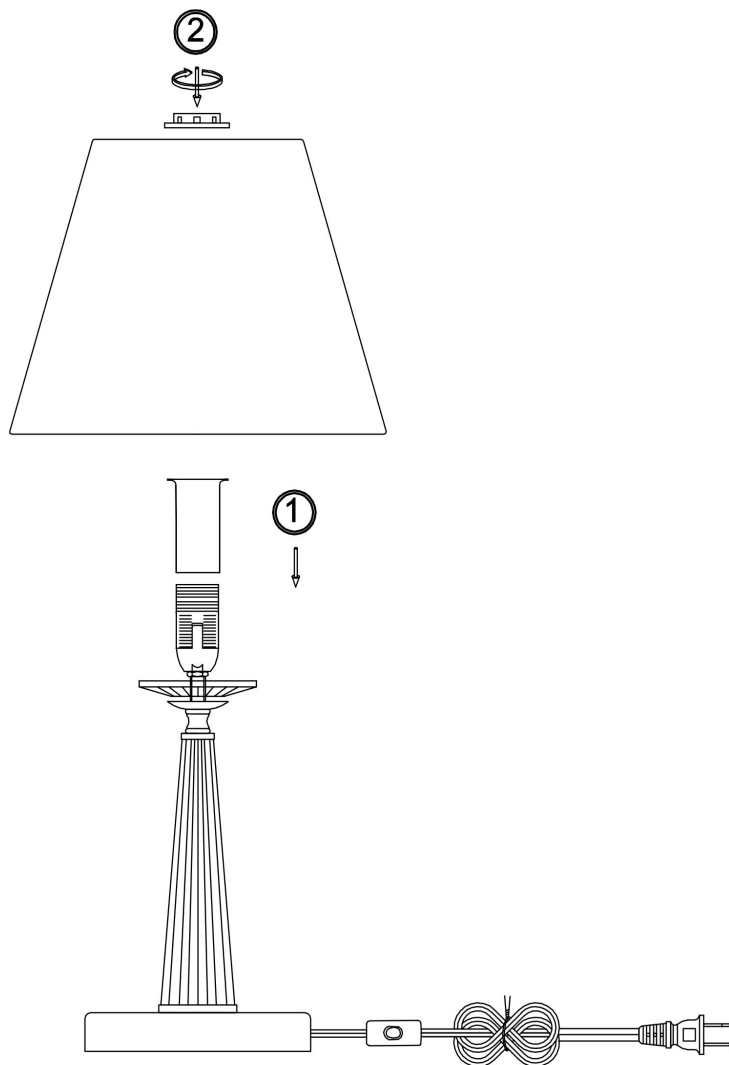

FREYA
TRADITION OF QUALITY

Instruction

FR2027TL-01BS

1xE14 40W

Model: FR2027TL-01BS

Collection: Classic

Table Lamps