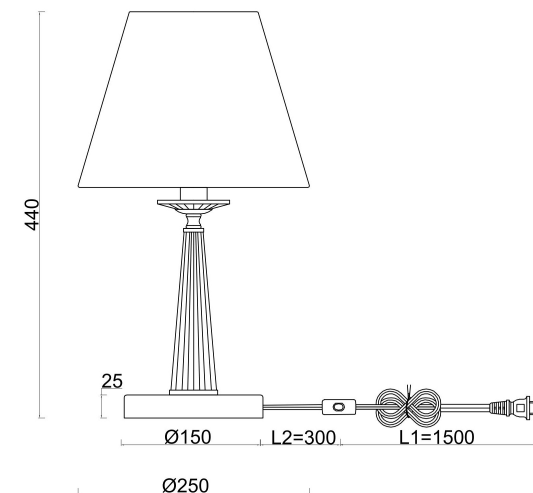

FREYA
TRADITION OF QUALITY

Instruction

FR2027TL-01BS

1xE14 40W

Model: FR2027TL-01BS

Collection: Classic

Table Lamps