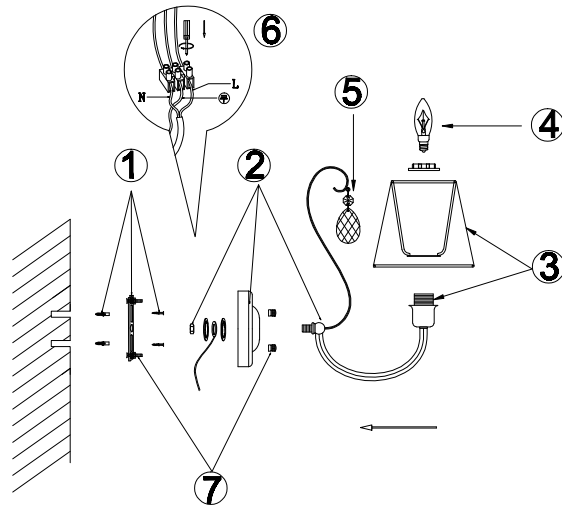

# Instruction

FR2030WL-02G

1 x E14 (40W)

Model: FR2030WL-02G  
Series: Vanda

Wall Lamps