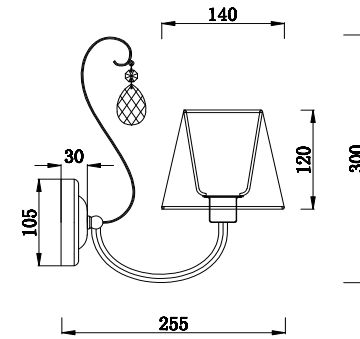

# Instruction

FR2030WL-02G

1 x E14 (40W)

Model: FR2030WL-02G  
Series: Vanda

Wall Lamps