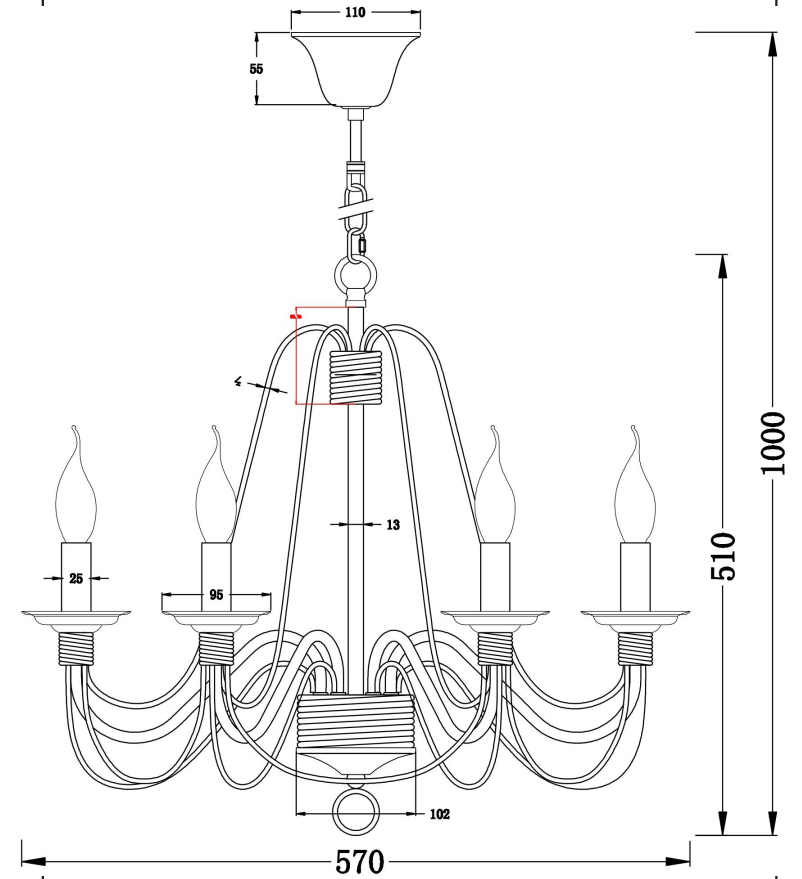

FREYA
TRADITION OF QUALITY

Instruction

FR2046-PL-06-WG

6xE14 60W

Model: FR2046-PL-06-WG

Collection: Classic

Pendant Lamps