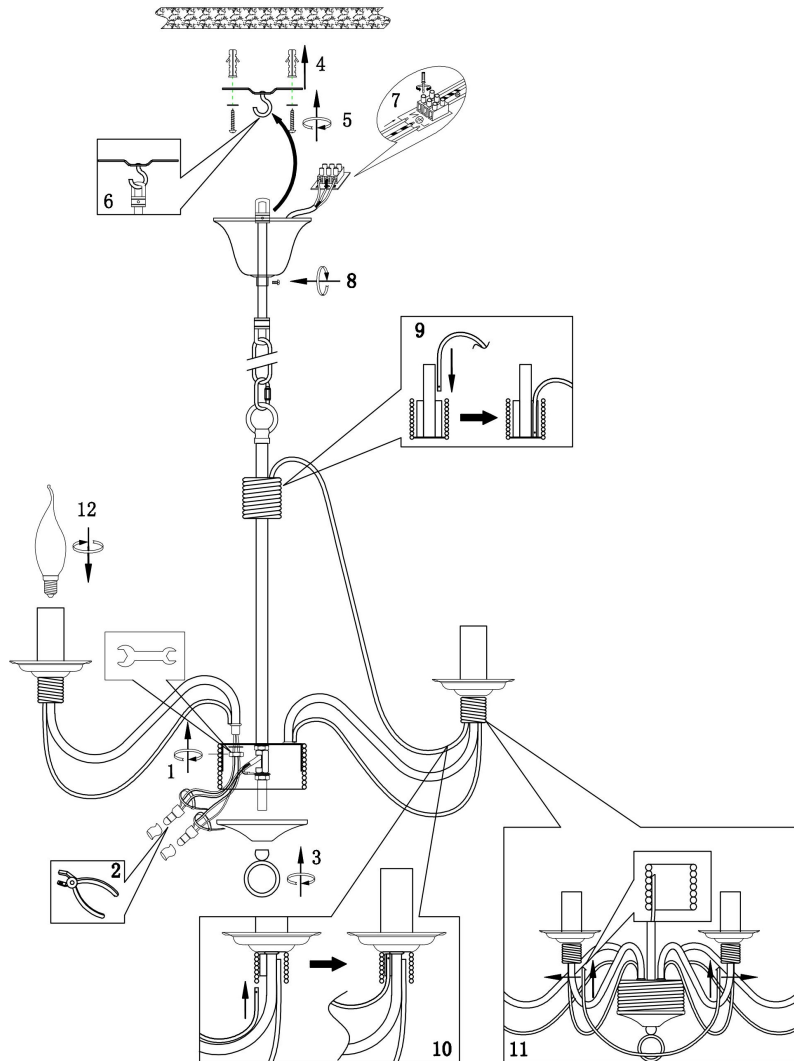

FREYA
TRADITION OF QUALITY

Instruction

FR2046-PL-06-WG

6xE14 60W

Model: FR2046-PL-06-WG

Collection: Classic

Pendant Lamps