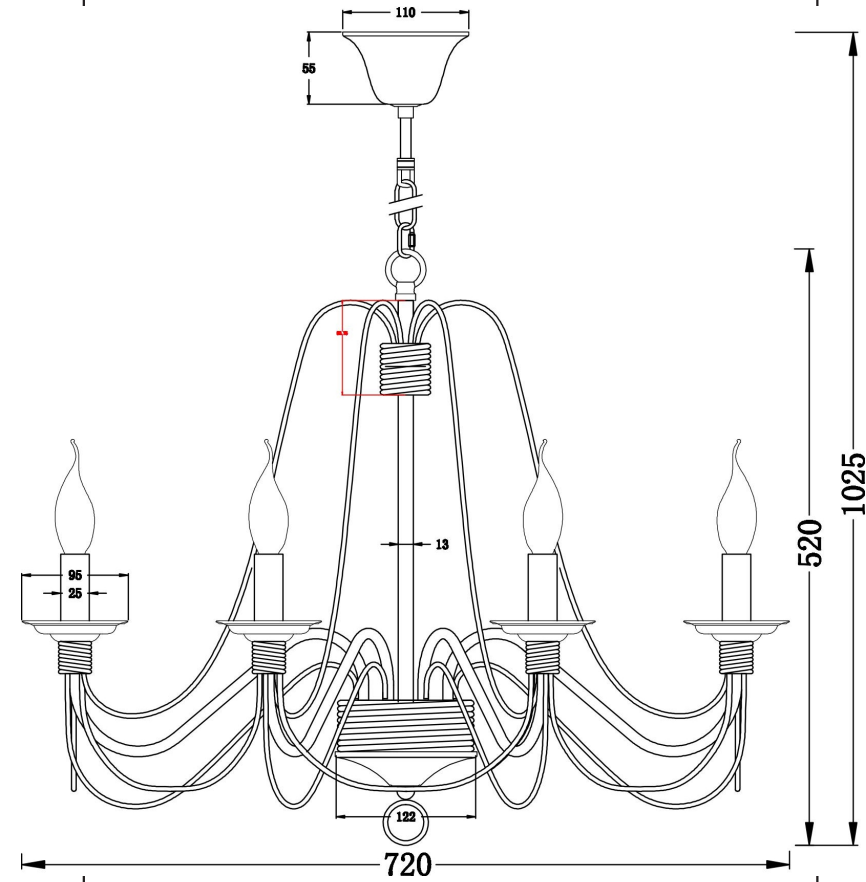

FREYA
TRADITION OF QUALITY

Instruction

FR2046-PL-08-WG

8xE14 60W

Model: FR2046-PL-08-WG

Collection: Classic

Pendant Lamps