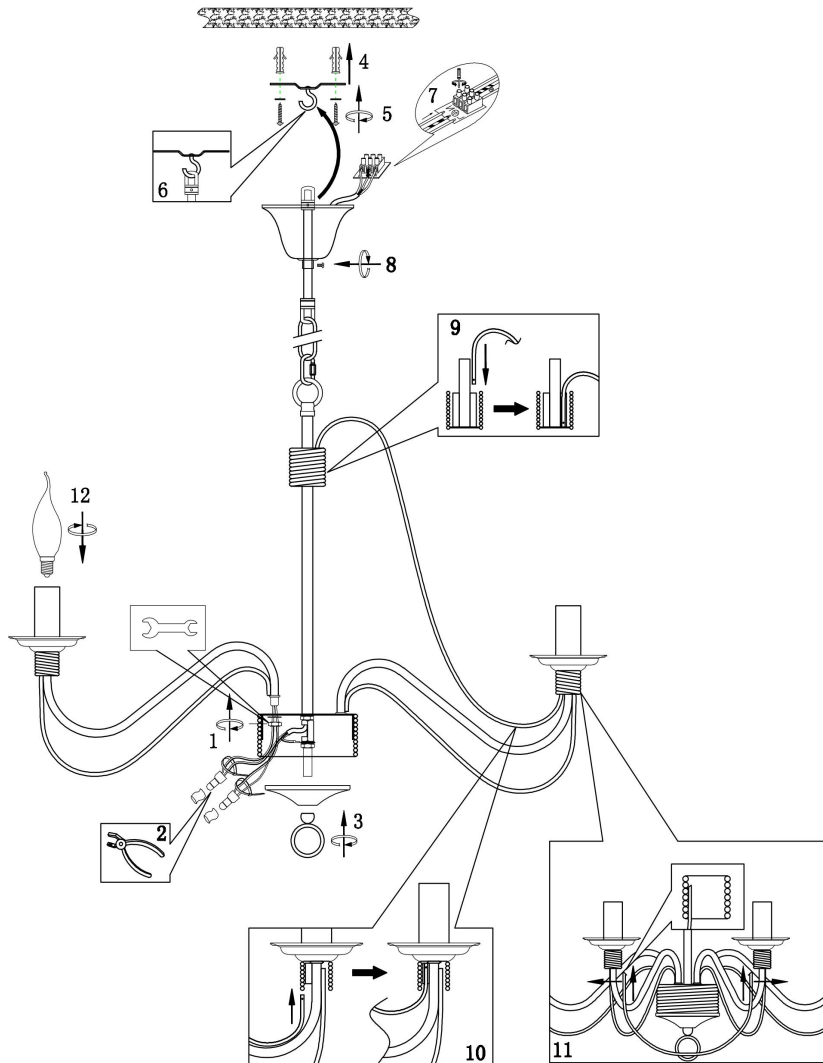

FREYA
TRADITION OF QUALITY

Instruction

FR2046-PL-08-WG

8xE14 60W

Model: FR2046-PL-08-WG

Collection: Classic

Pendant Lamps