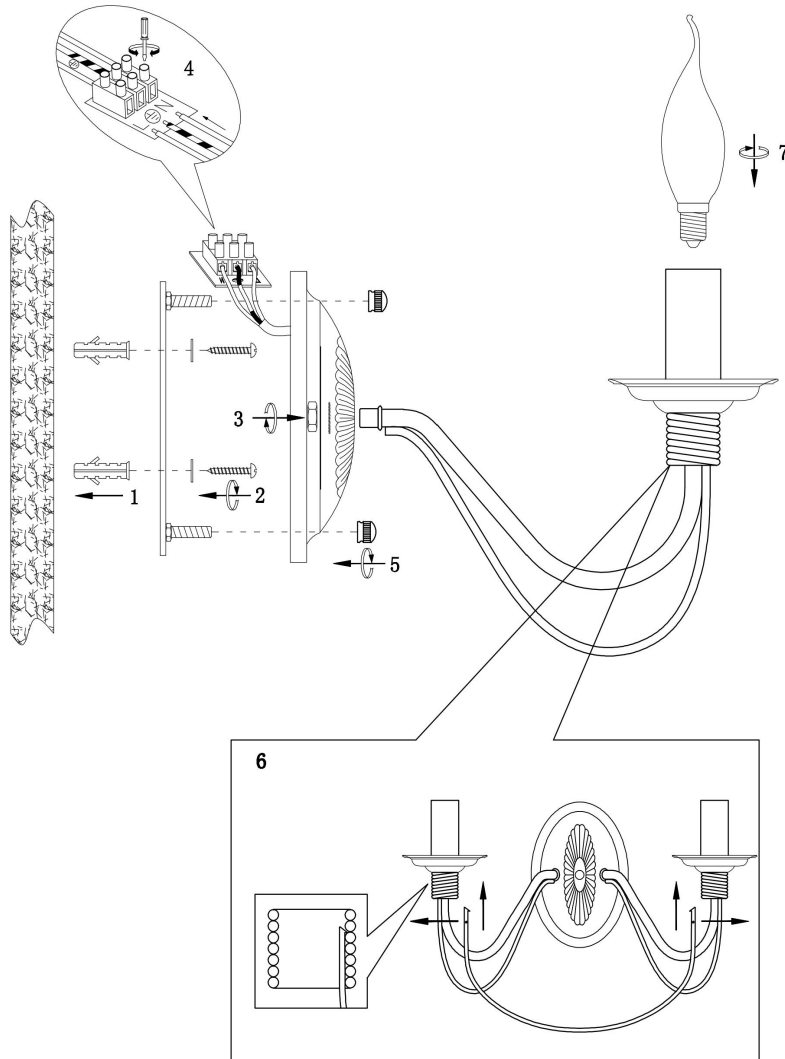

FREYA
TRADITION OF QUALITY

Instruction

FR2046-WL-02-BR

2xE14 60W

Model: FR2046-WL-02-BR

Collection: Classic

Wall Lamps