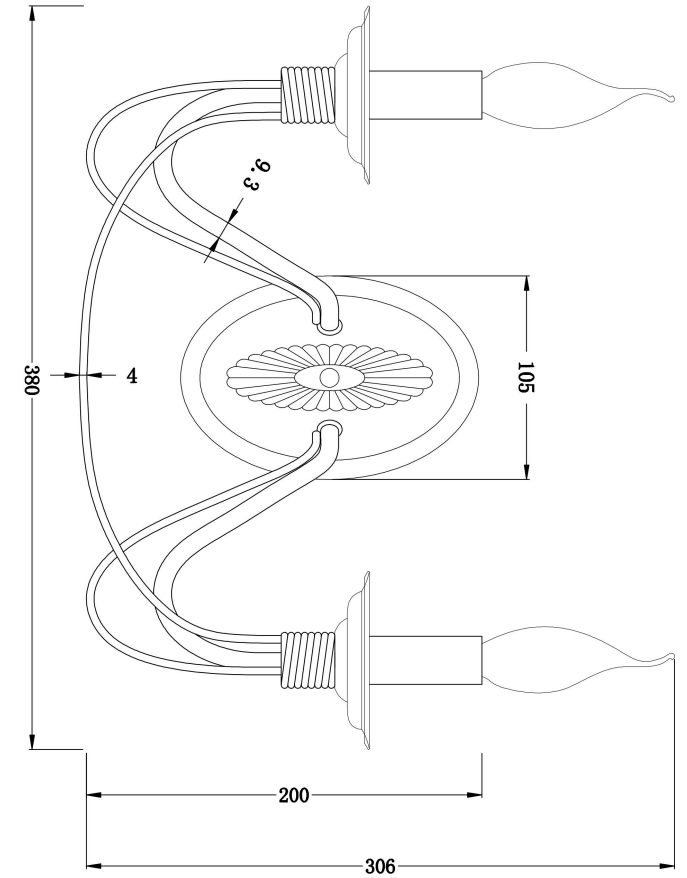

FREYA
TRADITION OF QUALITY

Instruction

FR2046-WL-02-BR

2xE14 60W

Model: FR2046-WL-02-BR

Collection: Classic

Wall Lamps