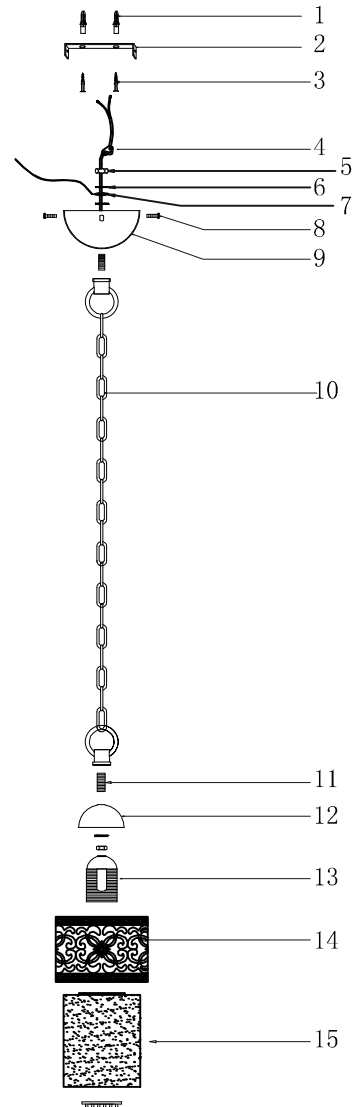

FREYA
TRADITION OF QUALITY

INSTRUCTION

Model: FR2200-PL-01-BZ
CHANDELIER

1 X E27 (60W)

FREYA-LIGHT.COM