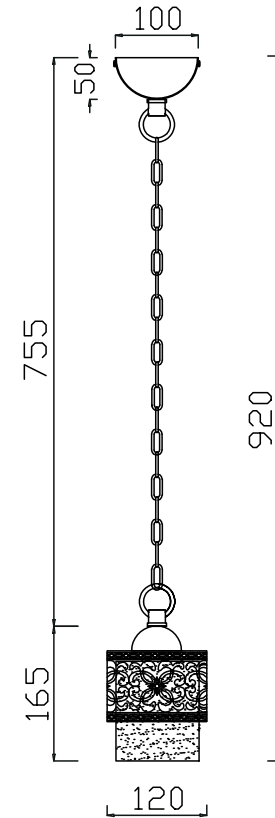

FREYA
TRADITION OF QUALITY

INSTRUCTION

Model: FR2200-PL-01-BZ
CHANDELIER

1 X E27 (60W)

FREYA-LIGHT.COM