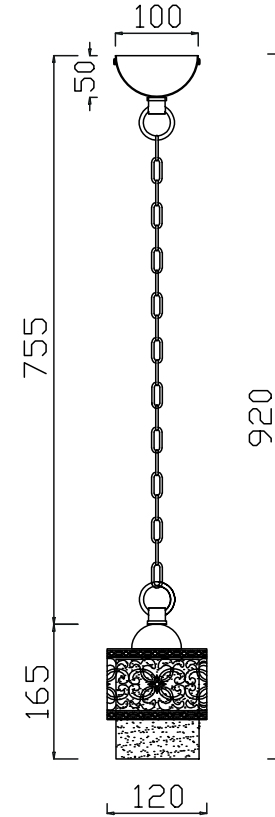

# INSTRUCTION

**MODEL: FR2200-PL-01-WG**  
CHANDELIER

1 X E27 (60W)

FREYA-LIGHT.COM