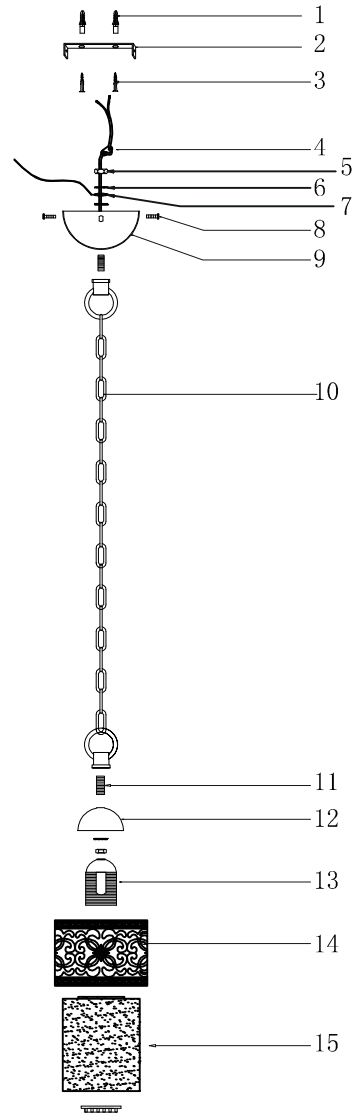

# INSTRUCTION

**MODEL: FR2200-PL-01-WG**  
CHANDELIER

1 X E27 (60W)

FREYA-LIGHT.COM