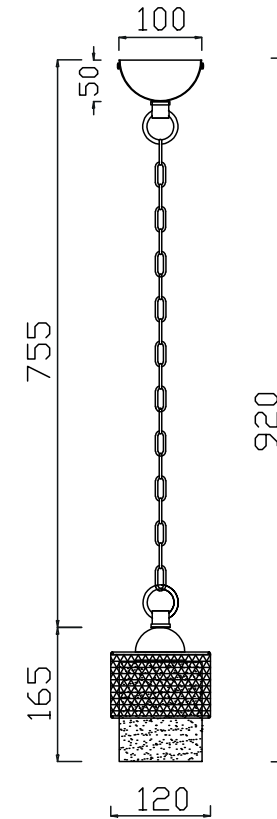

FREYA
TRADITION OF QUALITY

INSTRUCTION

MODEL: FR2201-PL-01-WG
CHANDELIER

1 X E27 (60W)

FREYA-LIGHT.COM