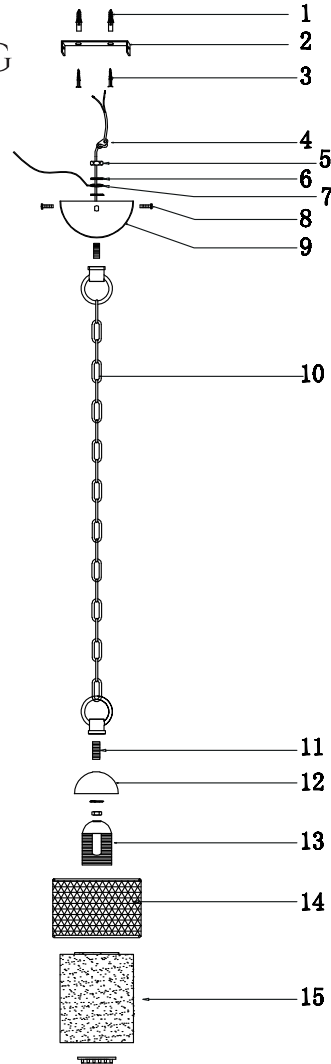

FREYA
TRADITION OF QUALITY

INSTRUCTION

MODEL: FR2201-PL-01-WG
CHANDELIER

1 X E27 (60W)

FREYA-LIGHT.COM