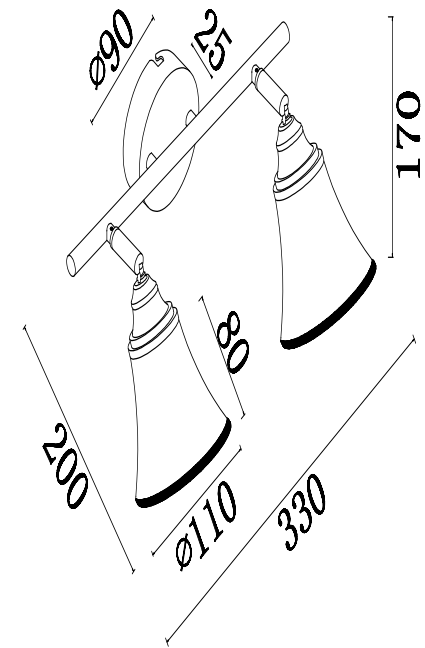

# Instruction

FR2272-CW-02-BS

2 x E14 (40W)

Model: FR2272-CW-02-BS

Series: Jasinta

Wall Lamps