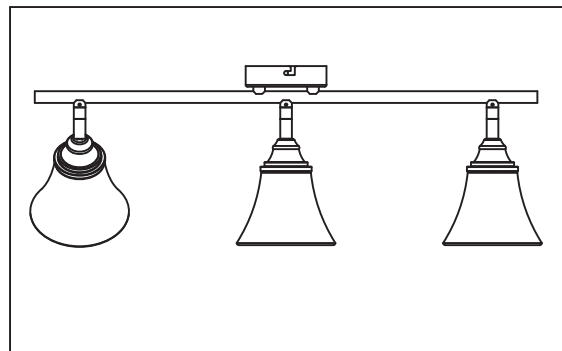

# INSTRUCTION

**MODEL:** FR2272-CW-03-BS

3 X E14 (40W)

FREYA-LIGHT.COM