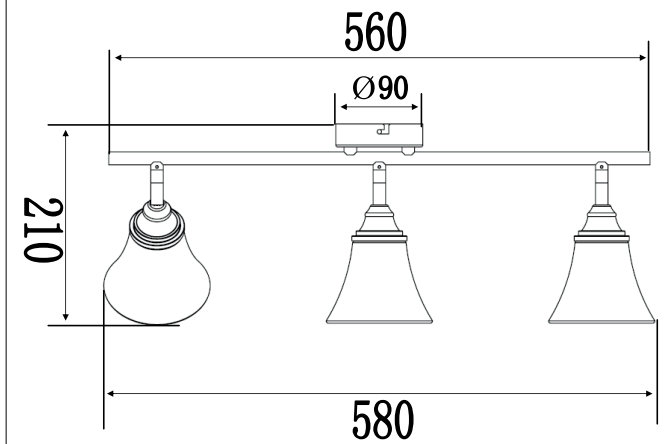

# INSTRUCTION

**MODEL:** FR2272-CW-03-BS

3 X E14 (40W)

FREYA-LIGHT.COM