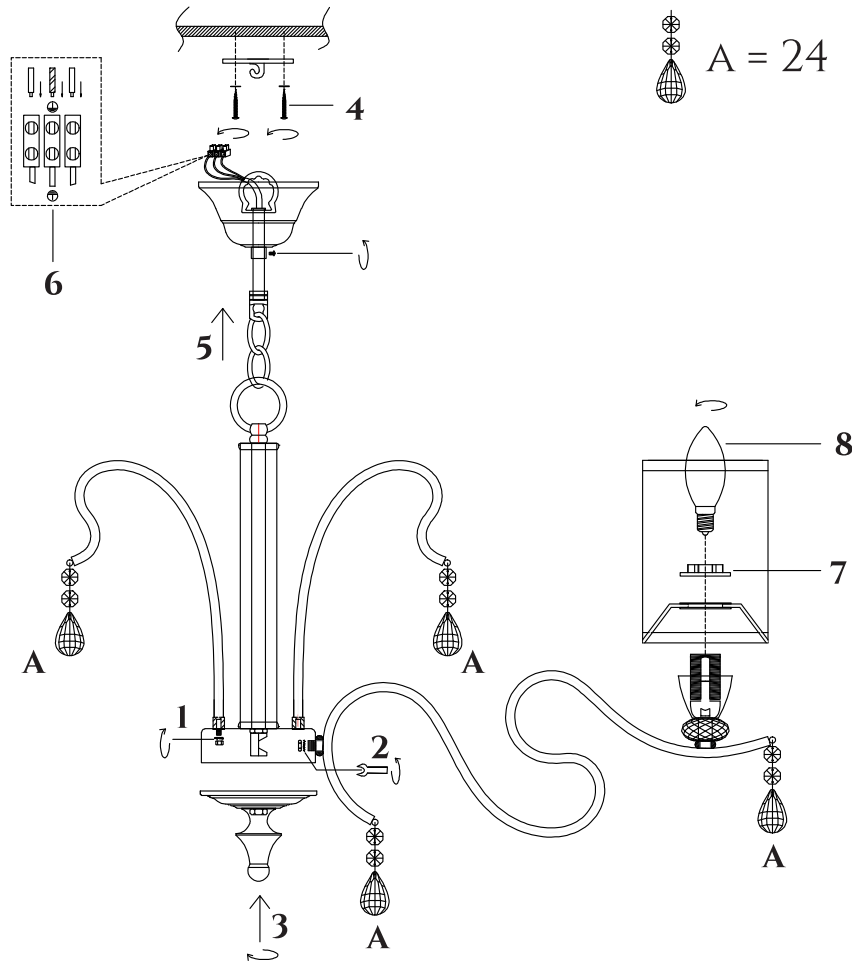

# INSTRUCTION

**MODEL:** FR2300-PL-08-BZ  
CHANDELIER

8 X E14 (40W)

FREYA-LIGHT.COM