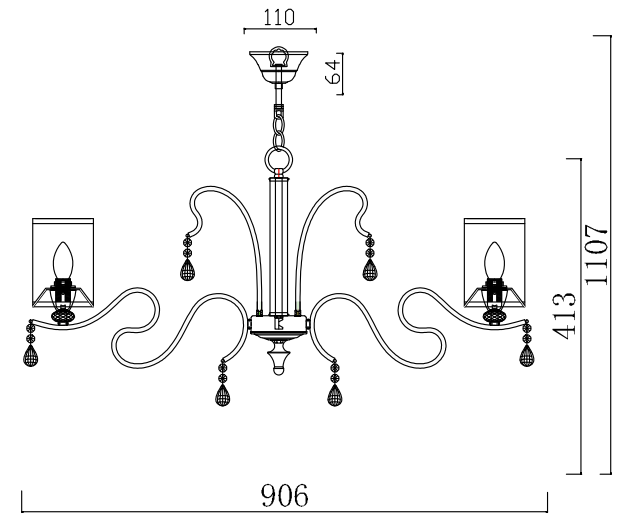

# INSTRUCTION

**MODEL:** FR2300-PL-08-BZ  
CHANDELIER

8 X E14 (40W)

FREYA-LIGHT.COM