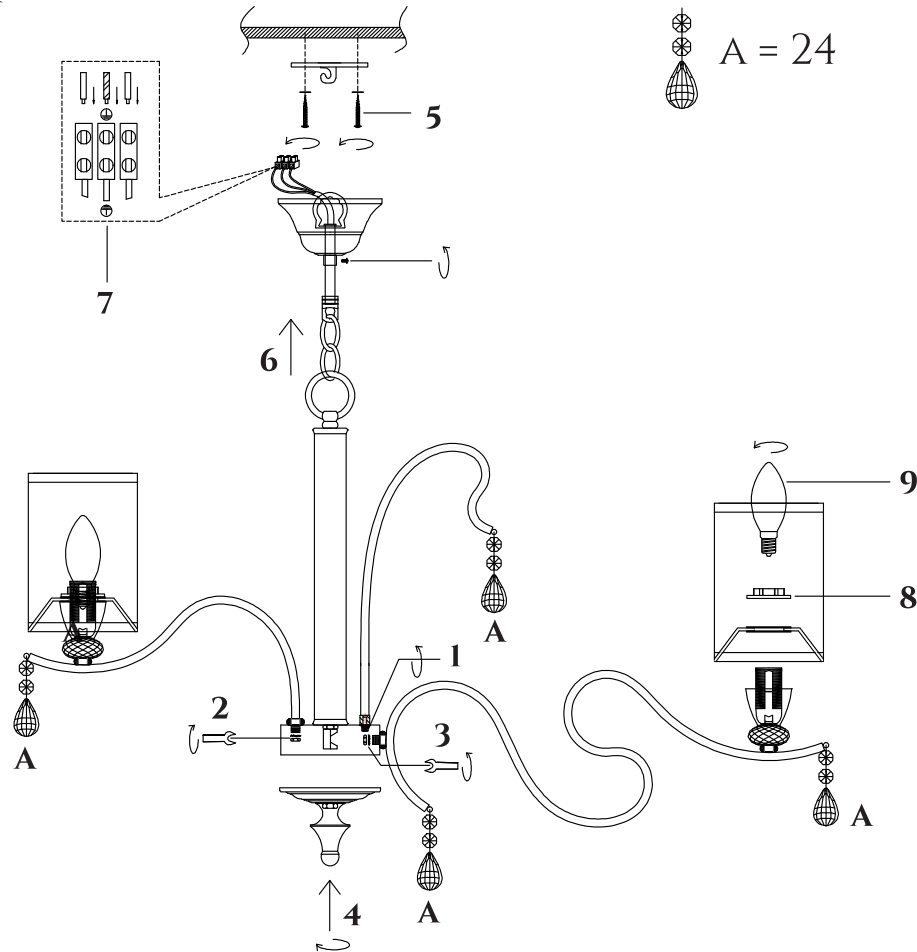

FREYA
TRADITION OF QUALITY

INSTRUCTION

MODEL: FR2300-PL-12-BZ
CHANDELIER

12 X E14 (40W)

FREYA-LIGHT.COM