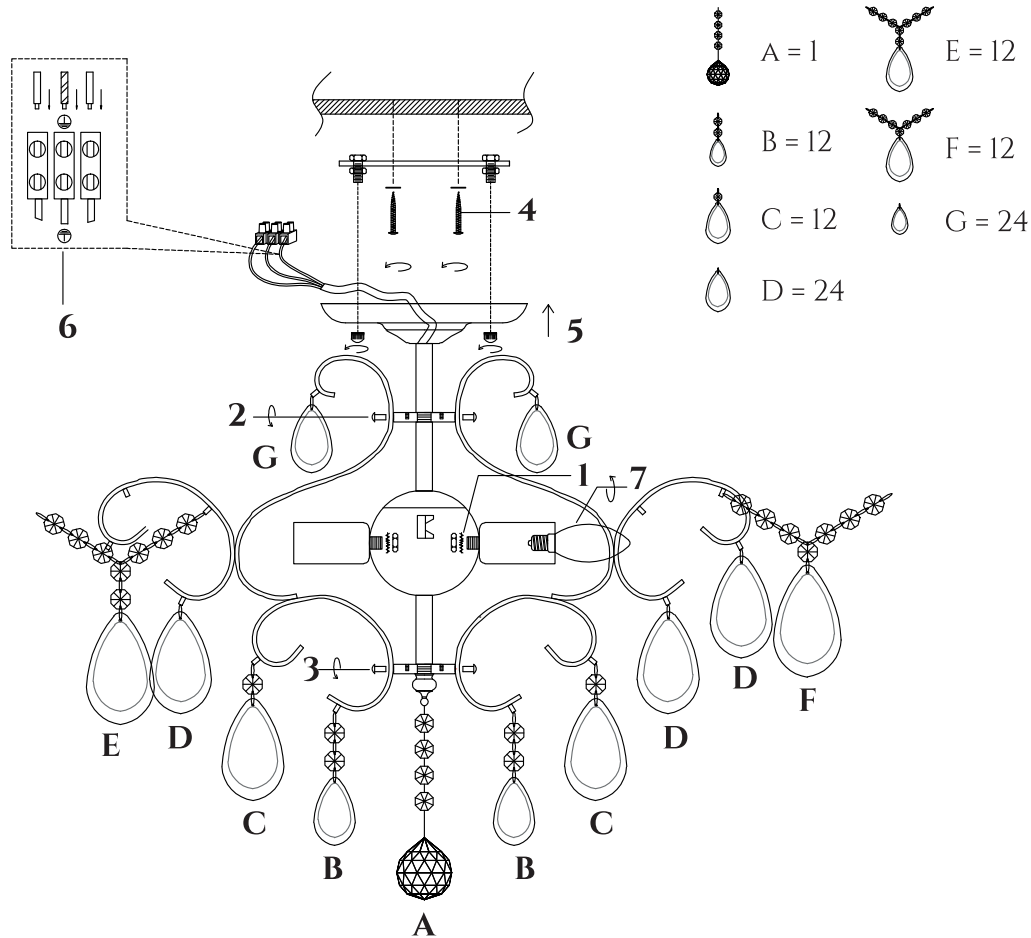

FREYA
TRADITION OF QUALITY

INSTRUCTION

MODEL: FR2302-CL-04-WG
CHANDELIER

4 X E14 (40W)

FREYA-LIGHT.COM