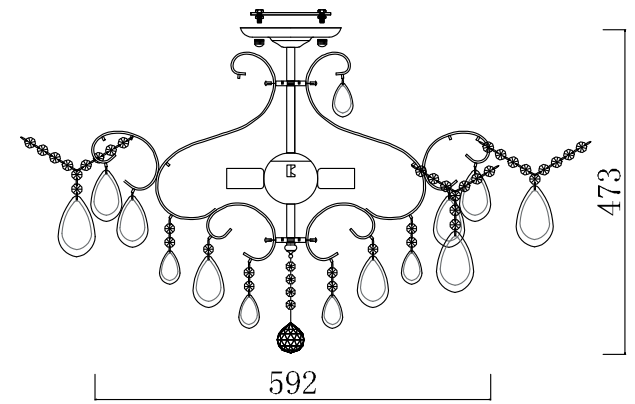

FREYA
TRADITION OF QUALITY

INSTRUCTION

MODEL: FR2302-CL-06-WG
CHANDELIER

6 X E14 (40W)

FREYA-LIGHT.COM