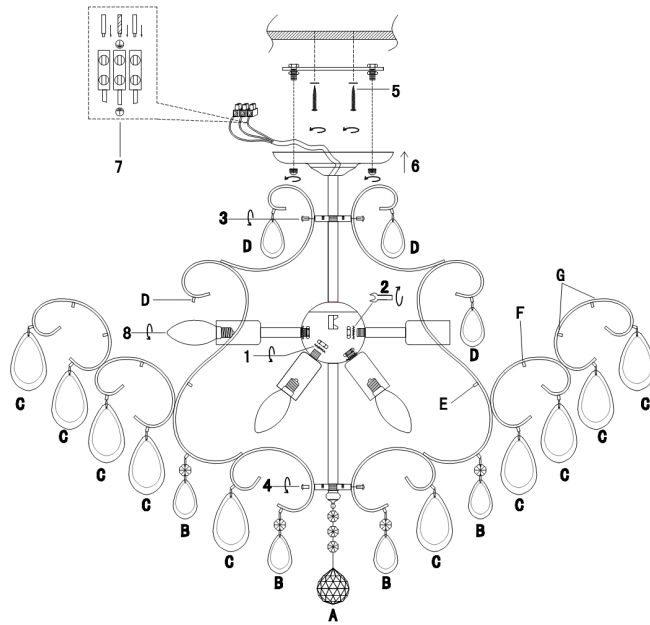

FREYA
TRADITION OF QUALITY

INSTRUCTION

Model: FR2302-CL-09-WG

Chandelier

A	B	C	D	E	F	G
1pcs	24pcs	60pcs	24pcs	12pcs	12pcs	24pcs

9 x E14 (40W)

FREYA-LIGHT.COM