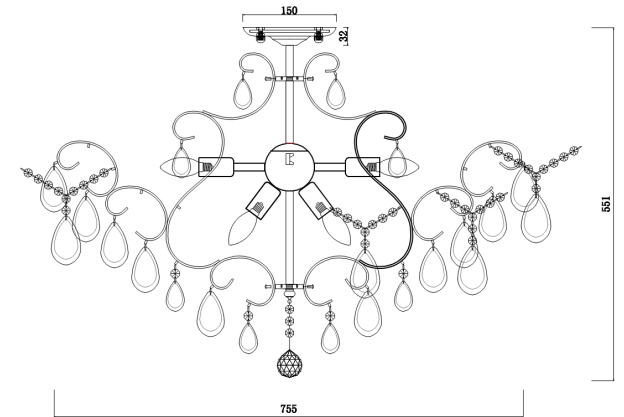

FREYA
TRADITION OF QUALITY

INSTRUCTION

Model: FR2302-CL-09-WG

Chandelier

A	B	C	D	E	F	G
1pcs	24pcs	60pcs	24pcs	12pcs	12pcs	24pcs

9 x E14 (40W)

FREYA-LIGHT.COM