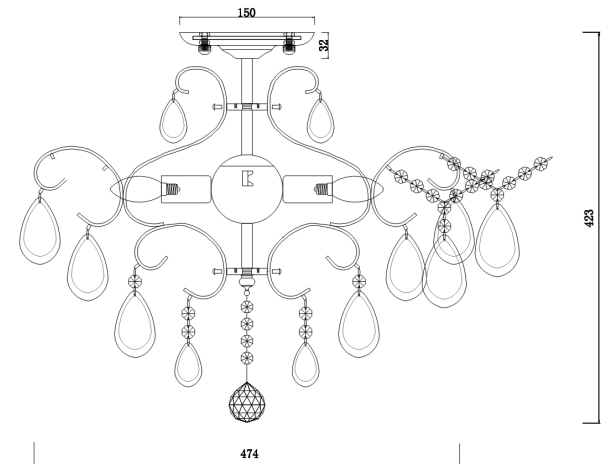

FREYA
TRADITION OF QUALITY

INSTRUCTION

Model: FR2302CL-04S

Chandelier

A	B	C	D	E	F	G
1pcs	12pcs	12pcs	24pcs	12pcs	12pcs	12pcs

4 x E14 (40W)

FREYA-LIGHT.COM