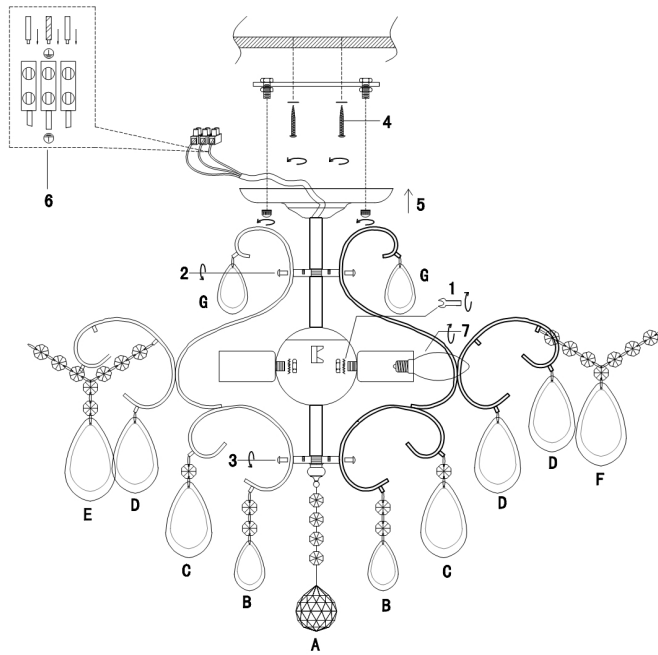

FREYA
TRADITION OF QUALITY

INSTRUCTION

Model: FR2302CL-04S

Chandelier

A	B	C	D	E	F	G
1pcs	12pcs	12pcs	24pcs	12pcs	12pcs	12pcs

4 x E14 (40W)

FREYA-LIGHT.COM