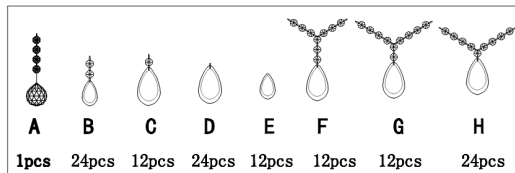

FREYA
TRADITION OF QUALITY

INSTRUCTION

Model: FR2302CL-06S

Chandelier

6 x E14 (40W)

FREYA-LIGHT.COM