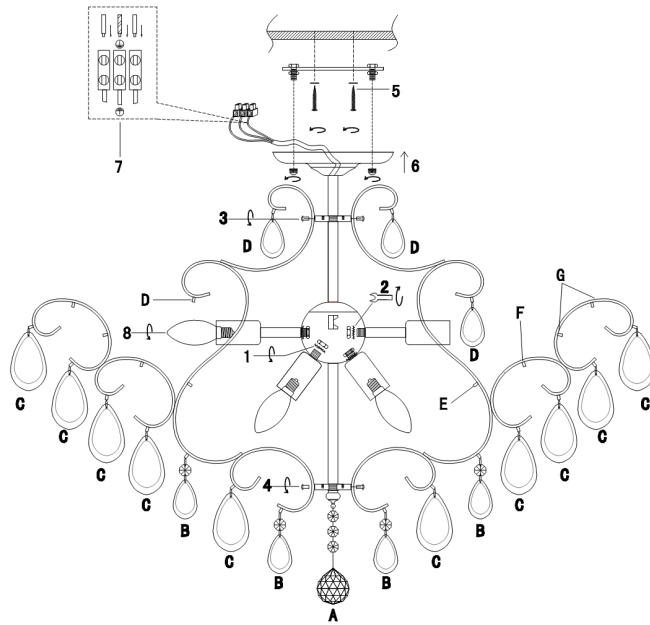

FREYA
TRADITION OF QUALITY

INSTRUCTION

Model: FR2302CL-09S

Chandelier

A	B	C	D	E	F	G
1pcs	24pcs	60pcs	24pcs	12pcs	12pcs	24pcs

9 x E14 (40W)

FREYA-LIGHT.COM