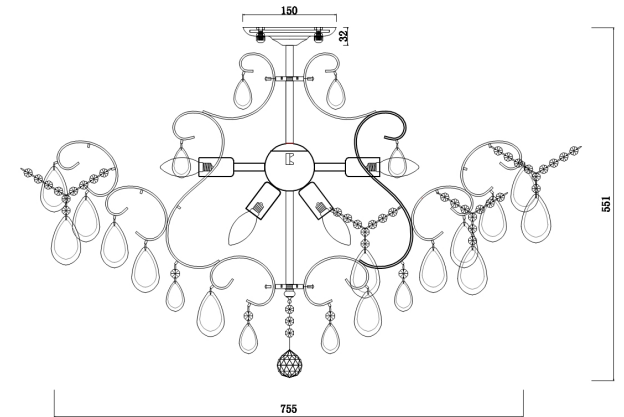

FREYA
TRADITION OF QUALITY

INSTRUCTION

Model: FR2302CL-09S

Chandelier

A	B	C	D	E	F	G
1pcs	24pcs	60pcs	24pcs	12pcs	12pcs	24pcs

9 x E14 (40W)

FREYA-LIGHT.COM