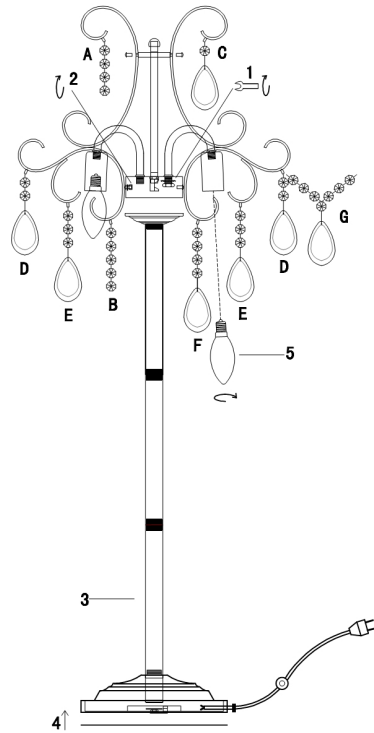

# INSTRUCTION

**Model:** FR2302FL-04WG

Floor Lamp

4 x E14 (40W)

FREYA-LIGHT.COM