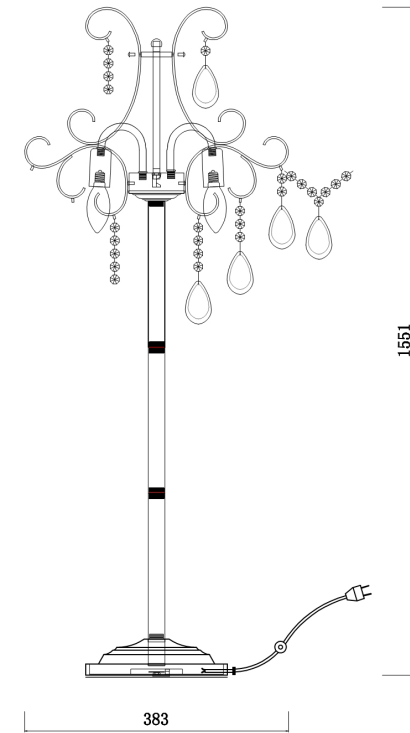

# INSTRUCTION

**Model:** FR2302FL-04WG

Floor Lamp

4 x E14 (40W)

FREYA-LIGHT.COM