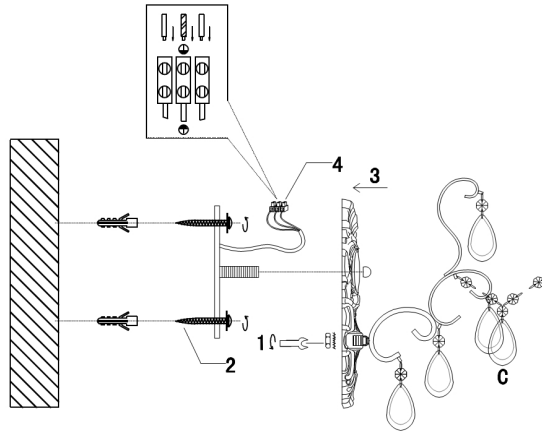

FREYA
TRADITION OF QUALITY

INSTRUCTION

Model: FR2302WL-02S

Wall Lamp

2 x E14 (40W)

FREYA-LIGHT.COM