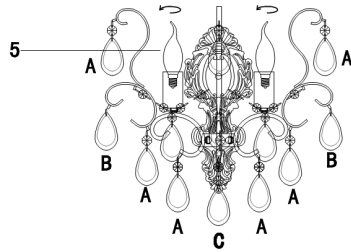

FREYA
TRADITION OF QUALITY

INSTRUCTION

Model: FR2302WL-02S

Wall Lamp

2 x E14 (40W)

FREYA-LIGHT.COM