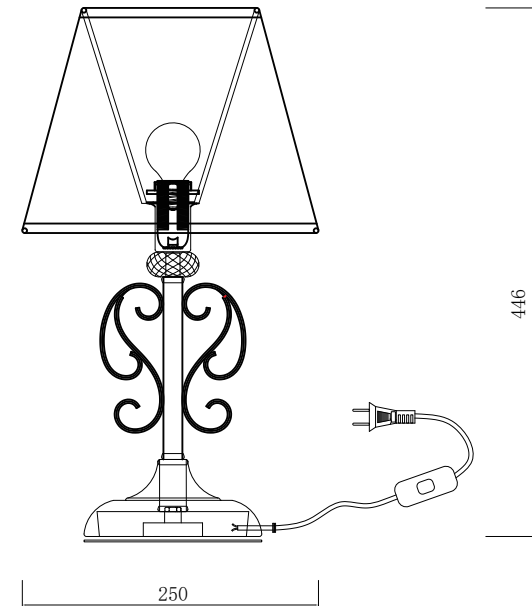

FREYA
TRADITION OF QUALITY

INSTRUCTION

Model: FR2405-TL-01-BS
TABLE LAMP

1 X E14 (40W)

FREYA-LIGHT.COM