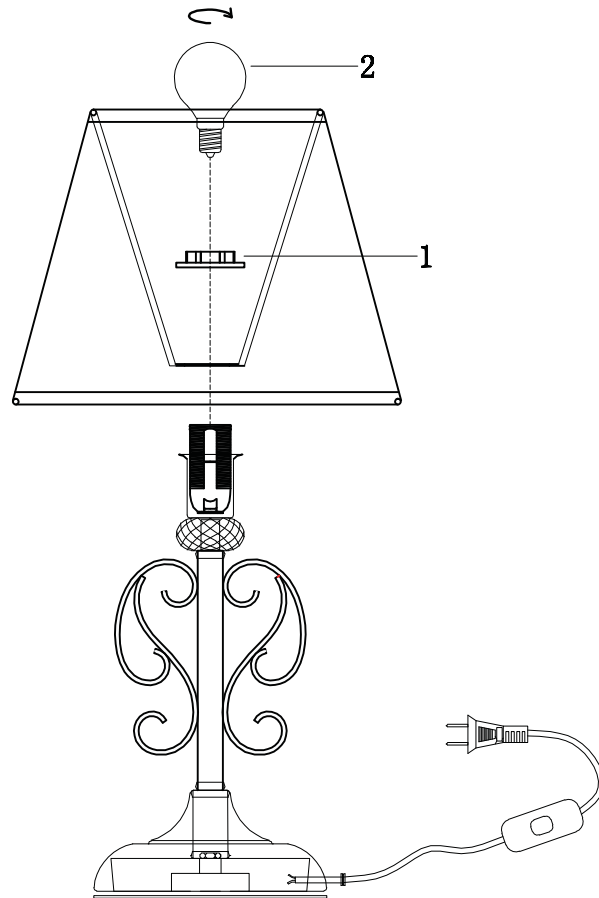

FREYA
TRADITION OF QUALITY

INSTRUCTION

Model: FR2405-TL-01-BS
TABLE LAMP

1 X E14 (40W)

FREYA-LIGHT.COM