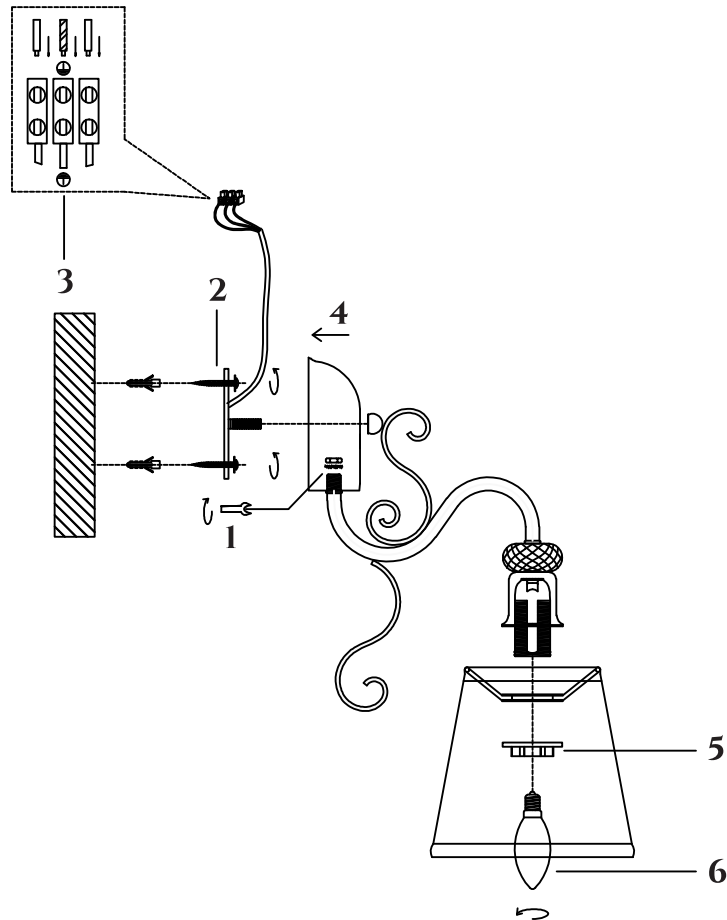

FREYA
TRADITION OF QUALITY

INSTRUCTION

MODEL: FR2405-WL-01-BZ
SCONCE

1 X E14 (40W)

FREYA-LIGHT.COM