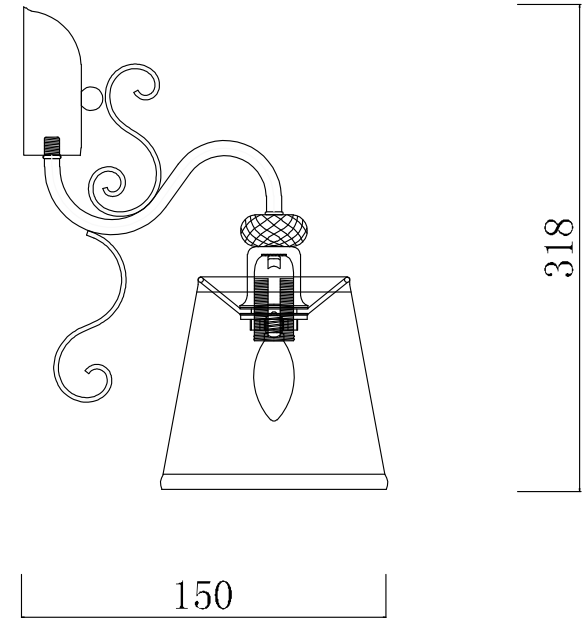

FREYA
TRADITION OF QUALITY

INSTRUCTION

MODEL: FR2405-WL-01-BZ
SCONCE

1 X E14 (40W)

FREYA-LIGHT.COM