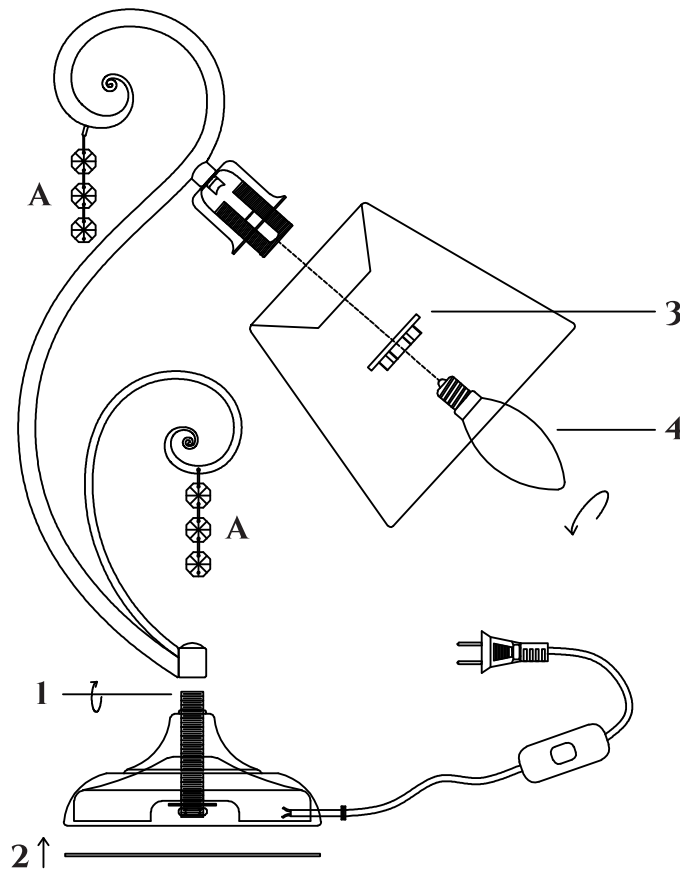

FREYA
TRADITION OF QUALITY

INSTRUCTION

MODEL: FR2406-TL-01-WG
TABLE LAMP

1 X E14 (40W)

FREYA-LIGHT.COM