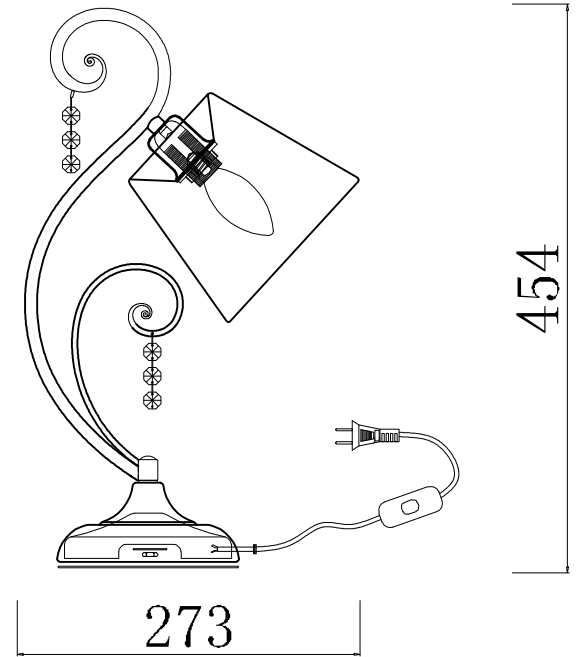

FREYA
TRADITION OF QUALITY

INSTRUCTION

MODEL: FR2406-TL-01-WG
TABLE LAMP

1 X E14 (40W)

FREYA-LIGHT.COM