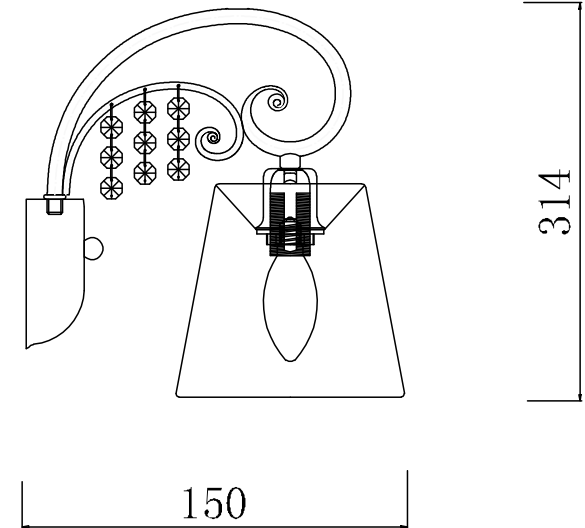

FREYA
TRADITION OF QUALITY

INSTRUCTION

MODEL: FR2406-WL-01-WG
SCONCE

1 X E14 (40W)

FREYA-LIGHT.COM