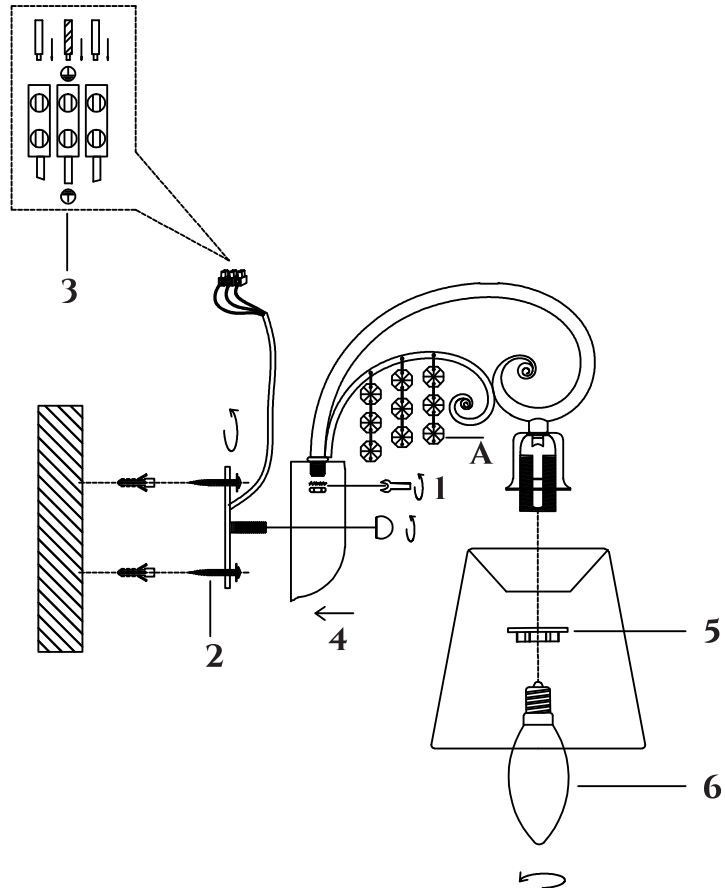

FREYA
TRADITION OF QUALITY

INSTRUCTION

MODEL: FR2406-WL-01-WG
SCONCE

1 X E14 (40W)

FREYA-LIGHT.COM