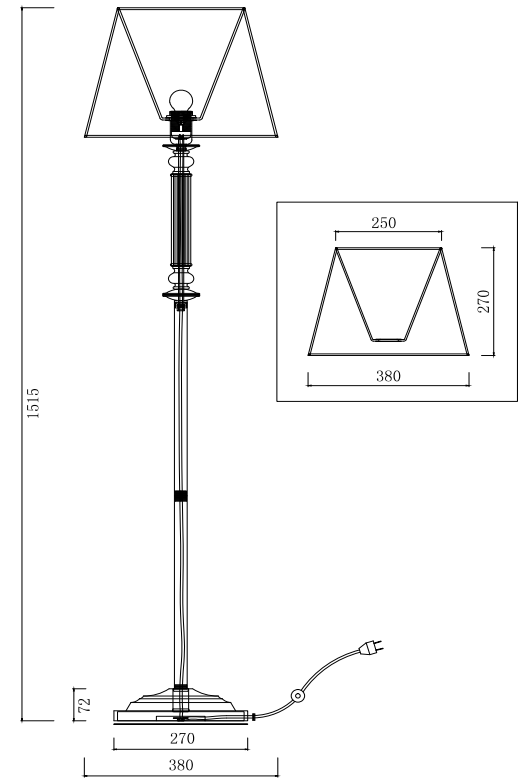

FREYA
TRADITION OF QUALITY

Instruction

FR2539FL-01G

1 x E27 (40W)

Model: FR2539FL-01G
Collection: Classic
Series: Ksenia

Floor Lamps