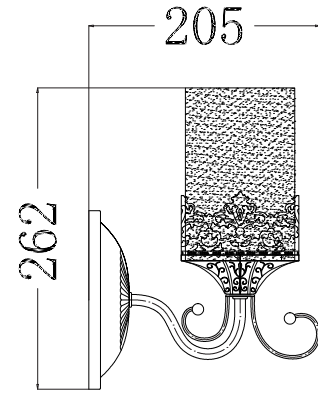

FREYA
TRADITION OF QUALITY

INSTRUCTION

MODEL: FR2563-WL-01-BZ
CHANDELIER

1 X E14 (60W)

FREYA-LIGHT.COM