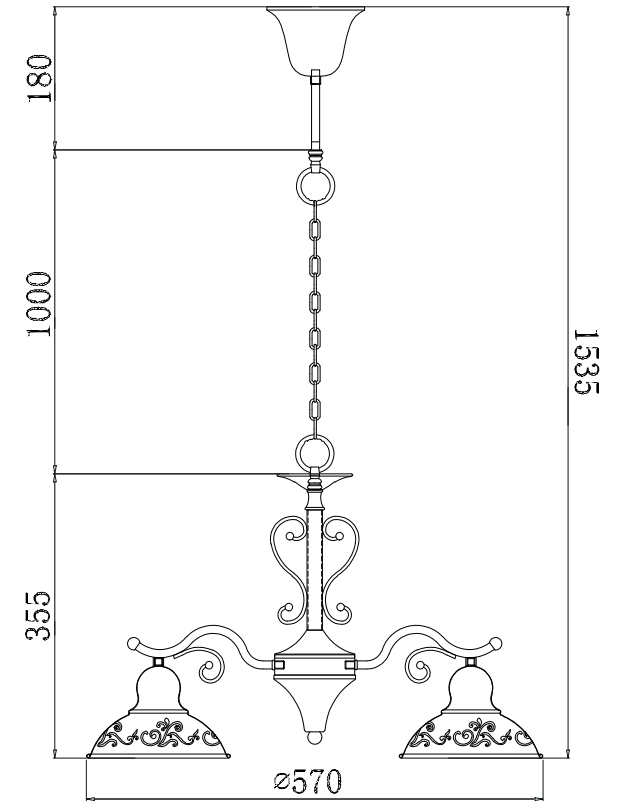

FREYA
TRADITION OF QUALITY

INSTRUCTION

MODEL: FR2566-PL-03-WG
CHANDELIER

3 X E27 (60W)

FREYA-LIGHT.COM